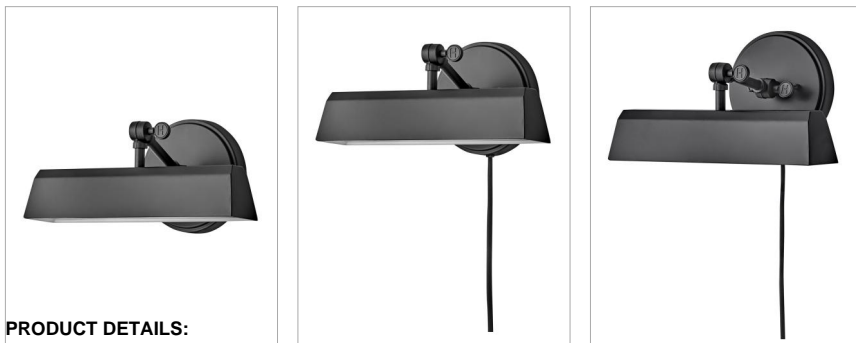

### SMALL ADJUSTABLE ACCENT LIGHT

The perfect fixture for any space, Arti embodies simple elegance with its functional, streamlined design. Offering a robust lineup of fixture silhouettes, every aspect of the Arti family is adorned with practical features for a seamless integration into any room.

DETAILS	
FINISH:	Black
MATERIAL:	Steel
DIMMABLE:	YES, WITH DIMMABLE LAMP (NOT INCLUDED)

DIMENSIONS	
WIDTH:	12"
HEIGHT:	6"
WEIGHT:	3.6lb
BACK PLATE:	6" Dia.
EXTENSION:	7.3"
TOP TO OUTLET:	3"

LIGHT SOURCE	
LIGHT SOURCE:	Socketed
WATTAGE:	1-10w Med. LED, 60w Equiv.
VOLTAGE:	120v

#### PRODUCT DETAILS:

- Suitable for use in dry (indoor) locations as defined by NEC and CEC. Meets United States UL Underwriters Laboratories & CSA Canadian Standards Association Product Safety Standards.
- This fixture can be hardwired or mounted with an included 96" plug-in cord.
- Fully adjustable up or down
- Optional cord covers are available. Pack of two 12" covers – 6938 BK
- Merging the best of traditional and modern elements with a sophisticated and streamlined look
- All dimensions listed are as shown