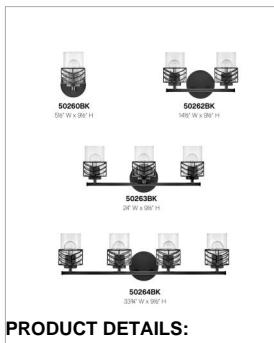

DELLA

50260BK

SMALL SINGLE LIGHT VANITY

Della's unique chevron design casts beautiful shadows through clear glass. Transitional in style, Della is at home within a wide variety of décors - from bohemian to vintage mid-century to updated traditional. Available in a classic Black or a Lacquered Brass finish, this artistic family exudes stylish flair.

DETAILS	
FINISH:	Black
MATERIAL:	Steel
GLASS:	Clear
DIMMABLE:	YES, WITH DIMMABLE LAMP (NOT INCLUDED)

DIMENSIONS	
WIDTH:	5.5"
HEIGHT:	9.5"
WEIGHT:	2.5lb
BACK PLATE:	5.25" Dia.
EXTENSION:	6.5"
TOP TO OUTLET:	6.5"

LIGHT SOURCE	
LIGHT SOURCE:	Socketed
WATTAGE:	1-12w Med. LED, 100W Equiv.
VOLTAGE:	120v

SHIPPING	
CARTON LENGTH:	7.9
CARTON WIDTH:	7.9
CARTON HEIGHT:	12.4
CARTON WEIGHT:	3.3

- Mounting hardware is hidden on the back plate to ensure a clean silhouette
- Fixture can be mounted either up or down
- Suitable for use in damp locations as defined by NEC and CEC. Meets United States UL Underwriters Laboratories & CSA Canadian Standards Association Product Safety Standards.
- Ideal for vintage filament bulbs (not included)
- Merging the best of traditional and modern elements with a sophisticated and streamlined look