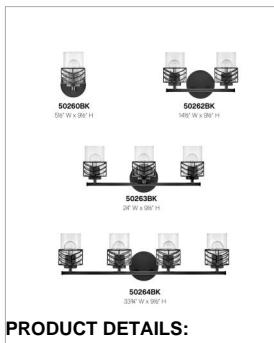

### SMALL TWO LIGHT VANITY

Della's unique chevron design casts beautiful shadows through clear glass. Transitional in style, Della is at home within a wide variety of décors - from bohemian to vintage mid-century to updated traditional. Available in a classic Black or a Lacquered Brass finish, this artistic family exudes stylish flair.

DETAILS	
FINISH:	Black
MATERIAL:	Steel
GLASS:	Clear
DIMMABLE:	YES, WITH DIMMABLE LAMP (NOT INCLUDED)

DIMENSIONS	
WIDTH:	14.5"
HEIGHT:	9.5"
WEIGHT:	4.5lb
BACK PLATE:	6.5" Dia.
EXTENSION:	6.5"
TOP TO OUTLET:	6.5"

LIGHT SOURCE	
LIGHT SOURCE:	Socketed
WATTAGE:	2-12w Med. LED, 100w Equiv.
VOLTAGE:	120v

SHIPPING	
CARTON LENGTH:	17.3
CARTON WIDTH:	7.9
CARTON HEIGHT:	11.6
CARTON WEIGHT:	5.7

- Mounting hardware is hidden on the back plate to ensure a clean silhouette
- Fixture can be mounted either up or down
- Suitable for use in damp locations as defined by NEC and CEC. Meets United States UL Underwriters Laboratories & CSA Canadian Standards Association Product Safety Standards.
- Ideal for vintage filament bulbs (not included)
- Merging the best of traditional and modern elements with a sophisticated and streamlined look