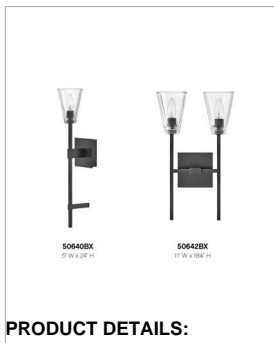

## 50640BX

### LARGE SINGLE LIGHT VANITY

Sleek and feminine, Auden showcases a dramatic minimalist design with refined details. Thick clear glass shades gleam against elegant elongated stems and a sleek square backplate. Available in three finishes, Auden's streamlined silhouette adds understated yet upscale sophistication to any interior space.

DETAILS	
FINISH:	Black Oxide
MATERIAL:	Steel
GLASS:	Clear
DIMMABLE:	YES, WITH DIMMABLE LAMP (NOT INCLUDED)

DIMENSIONS	
WIDTH:	5"
HEIGHT:	24"
WEIGHT:	5.4lb
BACK PLATE:	5" Sq.
EXTENSION:	6.3"
TOP TO OUTLET:	11.25"

LIGHT SOURCE	
LIGHT SOURCE:	Socketed
WATTAGE:	1-5w Cand. LED, 60w Equiv.
VOLTAGE:	120v

SHIPPING	
CARTON LENGTH:	23.6
CARTON WIDTH:	8.7
CARTON HEIGHT:	12
CARTON WEIGHT:	7.7

- Mounting hardware is hidden on the back plate to ensure a clean silhouette
- Suitable for use in dry (indoor) locations as defined by NEC and CEC. Meets United States UL Underwriters Laboratories & CSA Canadian Standards Association Product Safety Standards.
- Striking and glamorous silhouette with luxe details and a rich finish that makes a dramatic statement