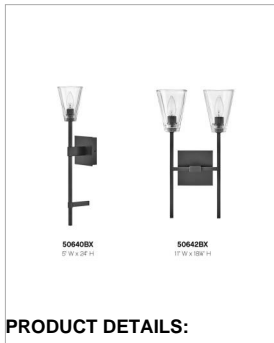

### SMALL TWO LIGHT VANITY

Sleek and feminine, Auden showcases a dramatic minimalist design with refined details. Thick clear glass shades gleam against elegant elongated stems and a sleek square backplate. Available in three finishes, Auden's streamlined silhouette adds understated yet upscale sophistication to any interior space.

DETAILS	
FINISH:	Black Oxide
MATERIAL:	Steel
GLASS:	Clear
DIMMABLE:	YES, WITH DIMMABLE LAMP (NOT INCLUDED)

DIMENSIONS	
WIDTH:	11"
HEIGHT:	18.3"
WEIGHT:	8lb
BACK PLATE:	5" Sq.
EXTENSION:	6"
TOP TO OUTLET:	11.25"

LIGHT SOURCE	
LIGHT SOURCE:	Socketed
WATTAGE:	2-5w Cand. LED, 60w Equiv.
VOLTAGE:	120v

SHIPPING	
CARTON LENGTH:	17.7
CARTON WIDTH:	9.8
CARTON HEIGHT:	13.8
CARTON WEIGHT:	10.6