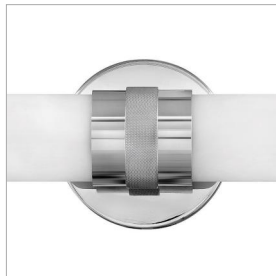

### MEDIUM LED VANITY

Remi's slim profile and sophisticated details seamlessly merge with LED technology to master both form and function. The etched white glass cylinder is finely detailed with precise, stepped end caps, and the cast knurled bracelet in luxe finish options is artfully crafted with vintage appeal. This chic, transitional design ensures Remi's ability to complement a wide variety of bath or interior spaces.

DETAILS	
FINISH:	Chrome
MATERIAL:	Aluminum
GLASS:	Etched White
DIMMABLE:	YES, CL TYPE DIMMER (SSL7A)

DIMENSIONS	
WIDTH:	23.8"
HEIGHT:	4.8"
WEIGHT:	3lb
BACK PLATE:	4.75" Dia.
EXTENSION:	3.8"
TOP TO OUTLET:	2.5"

#### PRODUCT DETAILS:

- Mounting hardware is hidden on the back plate to ensure a clean silhouette
- Fixture can be mounted vertically
- Fixture can be mounted horizontally.
- Suitable for use in damp locations as defined by NEC and CEC. Meets United States UL Underwriters Laboratories & CSA Canadian Standards Association Product Safety Standards.
- ADA compliant
- Exclusively available in High Performance LED
- LED components carry a 5-year limited warranty
- Distinctive mid-century modern elements merge with sleek and timeless forms for a vintage vibe with modern flair