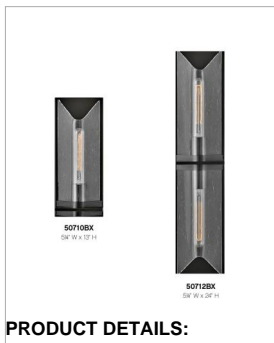

ASTORIA

50710BX

MEDIUM SINGLE LIGHT VANITY

Astoria is a sophisticated showstopper! Astoria's bias cut clear seedy glass beautifully blends with luxe finishes for a dazzling effect. It's unique silhouette makes a sleek, stylish statement in Black Oxide or Heritage Brass.

| DETAILS | |
|-----------|--|
| FINISH: | Black Oxide |
| MATERIAL: | Steel |
| GLASS: | Clear Seedy |
| DIMMABLE: | YES, WITH DIMMABLE LAMP (NOT INCLUDED) |

| DIMENSIONS | |
|----------------|---------------|
| WIDTH: | 5.3" |
| HEIGHT: | 13" |
| WEIGHT: | 3.3lb |
| BACK PLATE: | 5.25"W X 13"H |
| EXTENSION: | 4" |
| TOP TO OUTLET: | 6.5" |

| LIGHT SOURCE | |
|---------------|---------------------------|
| LIGHT SOURCE: | Socketed |
| WATTAGE: | 1-8w Med. LED, 60w Equiv. |
| VOLTAGE: | 120v |

| SHIPPING | |
|----------------|------|
| CARTON LENGTH: | 16.9 |
| CARTON WIDTH: | 14.2 |
| CARTON HEIGHT: | 7.1 |
| CARTON WEIGHT: | 5 |

PRODUCT DETAILS:

- Mounting hardware is hidden on the back plate to ensure a clean silhouette
- This fixture must be installed with shades/glass facing up toward the ceiling
- Suitable for use in damp locations as defined by NEC and CEC. Meets United States UL Underwriters Laboratories & CSA Canadian Standards Association Product Safety Standards.
- ADA compliant
- T9 or T10 bulbs required (not included)
- Bold silhouette with dramatic details creates a modern statement