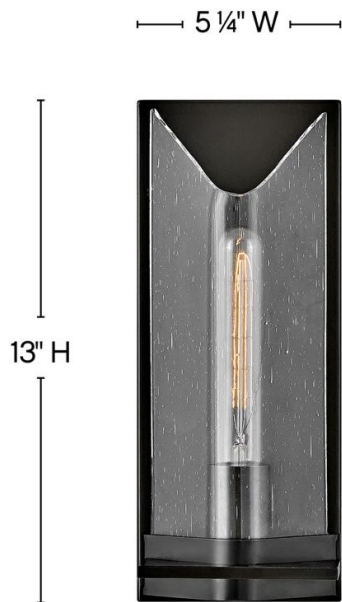

ASTORIA

50710BX

MEDIUM SINGLE LIGHT VANITY

Astoria is a sophisticated showstopper! Astoria's bias cut clear seedy glass beautifully blends with luxe finishes for a dazzling effect. It's unique silhouette makes a sleek, stylish statement in Black Oxide or Heritage Brass.

| DETAILS | |
|-----------|--|
| FINISH: | Black Oxide |
| MATERIAL: | Steel |
| GLASS: | Clear Seedy |
| DIMMABLE: | YES, WITH DIMMABLE LAMP (NOT INCLUDED) |

| DIMENSIONS | |
|----------------|---------------|
| WIDTH: | 5.3" |
| HEIGHT: | 13" |
| WEIGHT: | 3.3lb |
| BACK PLATE: | 5.25"W X 13"H |
| EXTENSION: | 4" |
| TOP TO OUTLET: | 6.5" |

| LIGHT SOURCE | |
|---------------|---------------------------|
| LIGHT SOURCE: | Socketed |
| WATTAGE: | 1-8w Med. LED, 60w Equiv. |
| VOLTAGE: | 120v |

| SHIPPING | |
|----------------|------|
| CARTON LENGTH: | 16.9 |
| CARTON WIDTH: | 14.2 |
| CARTON HEIGHT: | 7.1 |
| CARTON WEIGHT: | 5 |

PRODUCT DETAILS:

- Mounting hardware is hidden on the back plate to ensure a clean silhouette
- This fixture must be installed with shades/glass facing up toward the ceiling
- Suitable for use in damp locations as defined by NEC and CEC. Meets United States UL Underwriters Laboratories & CSA Canadian Standards Association Product Safety Standards.
- ADA compliant
- T9 or T10 bulbs required (not included)
- Bold silhouette with dramatic details creates a modern statement