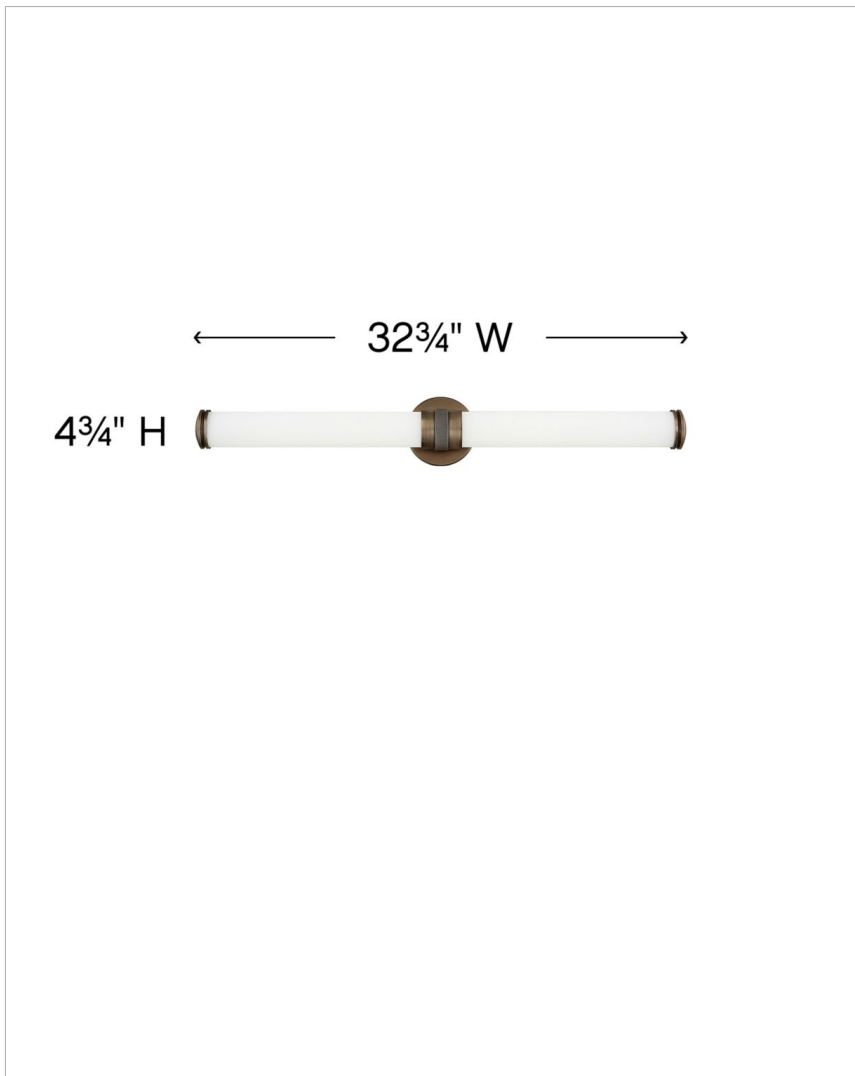

REMI

5074CR

LARGE LED VANITY

Remi's slim profile and sophisticated details seamlessly merge with LED technology to master both form and function. The etched white glass cylinder is finely detailed with precise, stepped end caps, and the cast knurled bracelet in luxe finish options is artfully crafted with vintage appeal. This chic, transitional design ensures Remi's ability to complement a wide variety of bath or interior spaces.

DETAILS	
FINISH:	Champagne Bronze
MATERIAL:	Aluminum
GLASS:	Etched White
DIMMABLE:	YES, CL TYPE DIMMER (SSL7A)

DIMENSIONS	
WIDTH:	32.8"
HEIGHT:	4.8"
WEIGHT:	3.5lb
BACK PLATE:	4.75" Dia.
EXTENSION:	3.8"
TOP TO OUTLET:	2.5"

LIGHT SOURCE	
LIGHT SOURCE:	Integrated LED
LED NAME:	LEVO140-260
VOLTAGE:	120v
COLOR TEMP:	3000
LUMENS:	3800
CRI:	92
INCANDESCENT EQUIVALENCY:	6 x 60w
DIMMABLE:	YES, CL TYPE DIMMER (SSL7A)

SHIPPING	
CARTON LENGTH:	36
CARTON WIDTH:	7
CARTON HEIGHT:	10.5
CARTON WEIGHT:	6

PRODUCT DETAILS:

- Mounting hardware is hidden on the back plate to ensure a clean silhouette
- Fixture can be mounted vertically
- Suitable for use in damp locations as defined by NEC and CEC. Meets United States UL Underwriters Laboratories & CSA Canadian Standards Association Product Safety Standards.
- ADA compliant
- Exclusively available in High Performance LED
- LED components carry a 5-year limited warranty
- Distinctive mid-century modern elements merge with sleek and timeless forms for a vintage vibe with modern flair