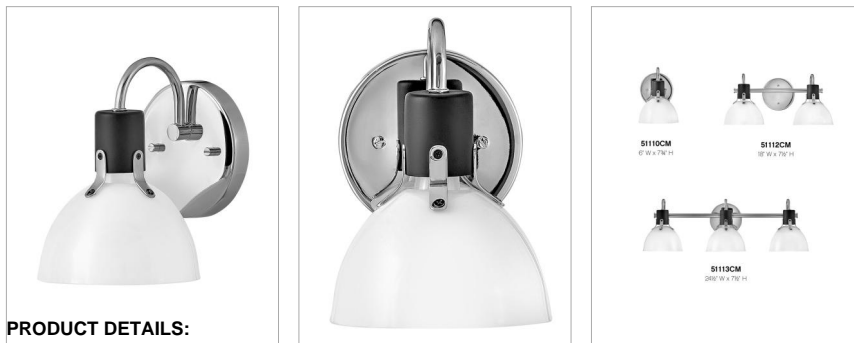

### SMALL SINGLE LIGHT VANITY

Argo exudes class and style with a vintage industrial flair and a sleek silhouette. This transitional design features suspended cased opal glass and is available in two finish combinations, Chrome with Black and Heritage Brass with Black.

DETAILS	
FINISH:	Chrome
MATERIAL:	Steel
GLASS:	Cased Opal
DIMMABLE:	YES, WITH DIMMABLE LAMP (NOT INCLUDED)

DIMENSIONS	
WIDTH:	6"
HEIGHT:	7.8"
WEIGHT:	1.4lb
BACK PLATE:	5" Dia.
EXTENSION:	7.3"
TOP TO OUTLET:	3.5"

LIGHT SOURCE	
LIGHT SOURCE:	Socketed
WATTAGE:	1-12w Med. LED, 100W Equiv.
VOLTAGE:	120v

SHIPPING	
CARTON LENGTH:	8.3
CARTON WIDTH:	8.3
CARTON HEIGHT:	10.2
CARTON WEIGHT:	2

#### PRODUCT DETAILS:

- Fixture can be mounted either up or down
- Suitable for use in damp locations as defined by NEC and CEC. Meets United States UL Underwriters Laboratories & CSA Canadian Standards Association Product Safety Standards.
- Bold silhouette with dramatic details creates a modern statement
- Sparkling chrome with reflective finish