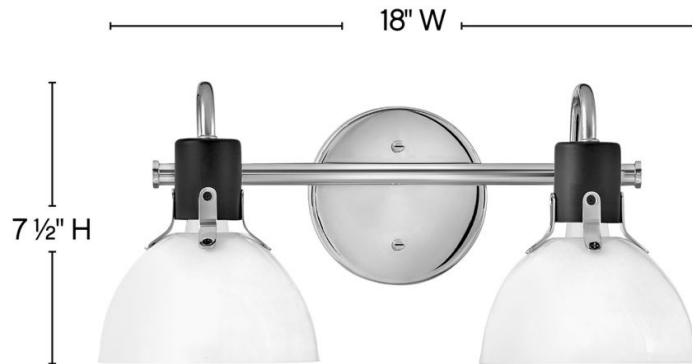

ARGO

5112CM

SMALL TWO LIGHT VANITY

Argo exudes class and style with a vintage industrial flair and a sleek silhouette. This transitional design features suspended cased opal glass and is available in two finish combinations, Chrome with Black and Heritage Brass with Black.

DETAILS	
FINISH:	Chrome
MATERIAL:	Steel
GLASS:	Cased Opal
DIMMABLE:	YES, WITH DIMMABLE LAMP (NOT INCLUDED)

DIMENSIONS	
WIDTH:	18"
HEIGHT:	7.5"
WEIGHT:	3lb
BACK PLATE:	5" Dia.
EXTENSION:	8.3"
TOP TO OUTLET:	3.25"

LIGHT SOURCE	
LIGHT SOURCE:	Socketed
WATTAGE:	2-12w Med. LED, 100w Equiv.
VOLTAGE:	120v

SHIPPING	
CARTON LENGTH:	20.5
CARTON WIDTH:	8.3
CARTON HEIGHT:	8.5
CARTON WEIGHT:	4.2

PRODUCT DETAILS:

- Fixture can be mounted either up or down
- Suitable for use in damp locations as defined by NEC and CEC. Meets United States UL Underwriters Laboratories & CSA Canadian Standards Association Product Safety Standards.
- Bold silhouette with dramatic details creates a modern statement
- Sparkling chrome with reflective finish