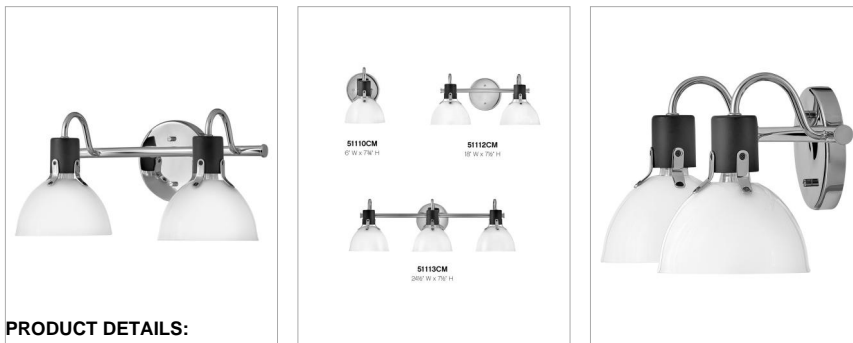

ARGO

5112CM

SMALL TWO LIGHT VANITY

Argo exudes class and style with a vintage industrial flair and a sleek silhouette. This transitional design features suspended cased opal glass and is available in two finish combinations, Chrome with Black and Heritage Brass with Black.

DETAILS	
FINISH:	Chrome
MATERIAL:	Steel
GLASS:	Cased Opal
DIMMABLE:	YES, WITH DIMMABLE LAMP (NOT INCLUDED)

DIMENSIONS	
WIDTH:	18"
HEIGHT:	7.5"
WEIGHT:	3lb
BACK PLATE:	5" Dia.
EXTENSION:	8.3"
TOP TO OUTLET:	3.25"

LIGHT SOURCE	
LIGHT SOURCE:	Socketed
WATTAGE:	2-12w Med. LED, 100w Equiv.
VOLTAGE:	120v

SHIPPING	
CARTON LENGTH:	20.5
CARTON WIDTH:	8.3
CARTON HEIGHT:	8.5
CARTON WEIGHT:	4.2

PRODUCT DETAILS:

- Fixture can be mounted either up or down
- Suitable for use in damp locations as defined by NEC and CEC. Meets United States UL Underwriters Laboratories & CSA Canadian Standards Association Product Safety Standards.
- Bold silhouette with dramatic details creates a modern statement
- Sparkling chrome with reflective finish