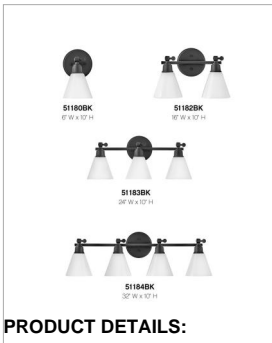

ARTI

51180BK

MEDIUM ADJUSTABLE SINGLE LIGHT VANITY

The perfect fixture for any space, Arti embodies simple elegance with its functional, streamlined design. Offering a robust lineup of fixture silhouettes, every aspect of the Arti family is adorned with practical features for a seamless integration into any room.

DETAILS	
FINISH:	Black
MATERIAL:	Steel
GLASS:	Cased Opal
DIMMABLE:	YES, WITH DIMMABLE LAMP (NOT INCLUDED)

DIMENSIONS	
WIDTH:	6"
HEIGHT:	10"
WEIGHT:	1.8lb
BACK PLATE:	6" Dia.
EXTENSION:	7"
TOP TO OUTLET:	3"

LIGHT SOURCE	
LIGHT SOURCE:	Socketed
WATTAGE:	1-10w Med. LED, 100w Equiv.
VOLTAGE:	120v

SHIPPING	
CARTON LENGTH:	8.3
CARTON WIDTH:	8.3
CARTON HEIGHT:	12.4
CARTON WEIGHT:	2.5

- Fixture can be mounted either up or down
- Suitable for use in damp locations as defined by NEC and CEC. Meets United States UL Underwriters Laboratories & CSA Canadian Standards Association Product Safety Standards.
- Fully adjustable up or down
- Merging the best of traditional and modern elements with a sophisticated and streamlined look
- All dimensions listed are as shown