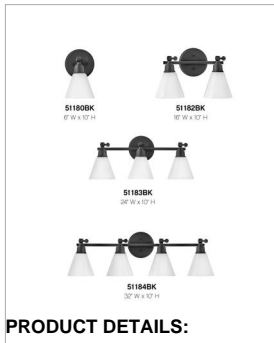

ARTI

51182BK

SMALL ADJUSTABLE TWO LIGHT VANITY

The perfect fixture for any space, Arti embodies simple elegance with its functional, streamlined design. Offering a robust lineup of fixture silhouettes, every aspect of the Arti family is adorned with practical features for a seamless integration into any room.

DETAILS	
FINISH:	Black
MATERIAL:	Steel
GLASS:	Cased Opal
DIMMABLE:	YES, WITH DIMMABLE LAMP (NOT INCLUDED)

DIMENSIONS	
WIDTH:	16"
HEIGHT:	10"
WEIGHT:	4lb
BACK PLATE:	6" Dia.
EXTENSION:	7"
TOP TO OUTLET:	3"

LIGHT SOURCE	
LIGHT SOURCE:	Socketed
WATTAGE:	2-10w Med. LED, 100w Equiv.
VOLTAGE:	120v

SHIPPING	
CARTON LENGTH:	15.4
CARTON WIDTH:	13.4
CARTON HEIGHT:	8.5
CARTON WEIGHT:	4.9

- Fixture can be mounted either up or down
- Suitable for use in damp locations as defined by NEC and CEC. Meets United States UL Underwriters Laboratories & CSA Canadian Standards Association Product Safety Standards.
- Fully adjustable up or down
- Merging the best of traditional and modern elements with a sophisticated and streamlined look
- All dimensions listed are as shown