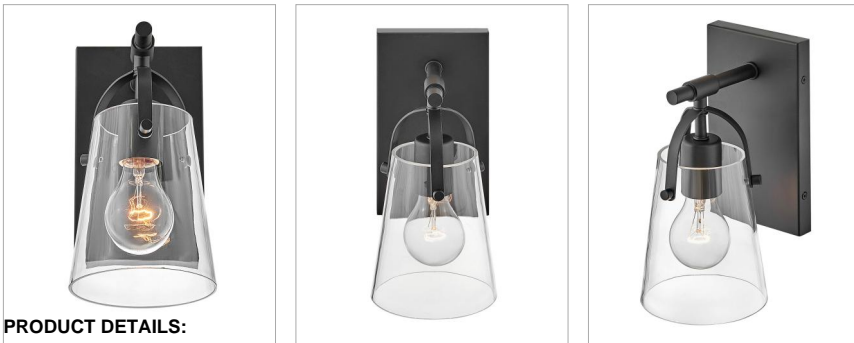

FOSTER

5130BK

MEDIUM SCONCE

Clean and airy, Foster breathes composed simplicity into any bath space. Its softly tapered glass shade, suspended from arched handle prongs, creates a sophisticated transitional silhouette, enhanced by practical yet stylized details.

DETAILS	
FINISH:	Black
MATERIAL:	Steel
GLASS:	Clear
DIMMABLE:	YES, WITH DIMMABLE LAMP (NOT INCLUDED)

DIMENSIONS	
WIDTH:	5"
HEIGHT:	10"
WEIGHT:	2lb
BACK PLATE:	4.5"W X 8"H
EXTENSION:	6.5"
TOP TO OUTLET:	4"

LIGHT SOURCE	
LIGHT SOURCE:	Socketed
WATTAGE:	1-14w Med. LED, 100w Equiv.
VOLTAGE:	120v

SHIPPING	
CARTON LENGTH:	13.8
CARTON WIDTH:	8.7
CARTON HEIGHT:	7.3
CARTON WEIGHT:	2.6

PRODUCT DETAILS:

- Mounting hardware is hidden on the back plate to ensure a clean silhouette
- Fixture can be mounted either up or down
- Suitable for use in damp locations as defined by NEC and CEC. Meets United States UL Underwriters Laboratories & CSA Canadian Standards Association Product Safety Standards.
- Merging the best of traditional and modern elements with a sophisticated and streamlined look