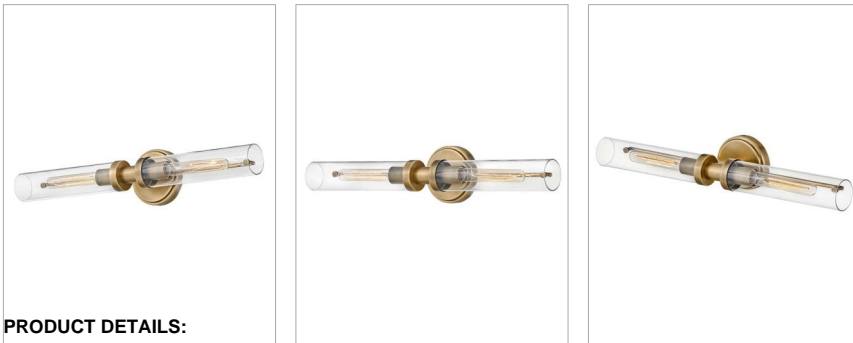

### LARGE TWO LIGHT VANITY

Vaughn boasts industrial chic in all the right ways. A streamlined design seamlessly combines modern and vintage elements for a refined look. Clear glass shades add dimension to the recommended vintage style filament bulbs and showcase the diamond knurled sockets within. Offered in three finishes, Vaughn is versatile enough to fit all décors.

DETAILS	
FINISH:	Heritage Brass
MATERIAL:	Steel
GLASS:	Clear
DIMMABLE:	YES, WITH DIMMABLE LAMP (NOT INCLUDED)

DIMENSIONS	
WIDTH:	25"
HEIGHT:	5"
WEIGHT:	3.1lb
BACK PLATE:	5" Dia.
EXTENSION:	5.3"
TOP TO OUTLET:	2.5"

LIGHT SOURCE	
LIGHT SOURCE:	Socketed
WATTAGE:	2-10w Med. LED, 60w Equiv.
VOLTAGE:	120v

SHIPPING	
CARTON LENGTH:	26.6
CARTON WIDTH:	18.3
CARTON HEIGHT:	9.8
CARTON WEIGHT:	4.6

#### PRODUCT DETAILS:

- Fixture can be mounted vertically
- Fixture can be mounted horizontally.
- Suitable for use in damp locations as defined by NEC and CEC. Meets United States UL Underwriters Laboratories & CSA Canadian Standards Association Product Safety Standards.
- T9 or T10 bulbs required (not included)
- Angular lines, a bold finish, simple shape and sturdy details merge for a robust but pared down industrial design