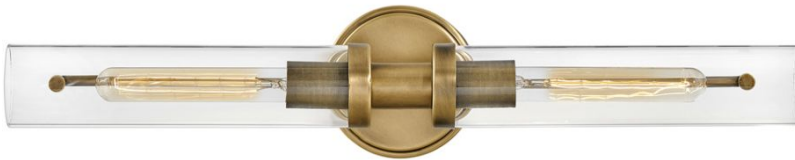

VAUGHN

51452HB

LARGE TWO LIGHT VANITY

Vaughn boasts industrial chic in all the right ways. A streamlined design seamlessly combines modern and vintage elements for a refined look. Clear glass shades add dimension to the recommended vintage style filament bulbs and showcase the diamond knurled sockets within. Offered in three finishes, Vaughn is versatile enough to fit all décors.

DETAILS	
FINISH:	Heritage Brass
MATERIAL:	Steel
GLASS:	Clear
DIMMABLE:	YES, WITH DIMMABLE LAMP (NOT INCLUDED)

DIMENSIONS	
WIDTH:	25"
HEIGHT:	5"
WEIGHT:	3.1lb
BACK PLATE:	5" Dia.
EXTENSION:	5.3"
TOP TO OUTLET:	2.5"

LIGHT SOURCE	
LIGHT SOURCE:	Socketed
WATTAGE:	2-10w Med. LED, 60w Equiv.
VOLTAGE:	120v

SHIPPING	
CARTON LENGTH:	26.6
CARTON WIDTH:	18.3
CARTON HEIGHT:	9.8
CARTON WEIGHT:	4.6

PRODUCT DETAILS:

- Fixture can be mounted vertically
- Fixture can be mounted horizontally.
- Suitable for use in damp locations as defined by NEC and CEC. Meets United States UL Underwriters Laboratories & CSA Canadian Standards Association Product Safety Standards.
- T9 or T10 bulbs required (not included)
- Angular lines, a bold finish, simple shape and sturdy details merge for a robust but pared down industrial design