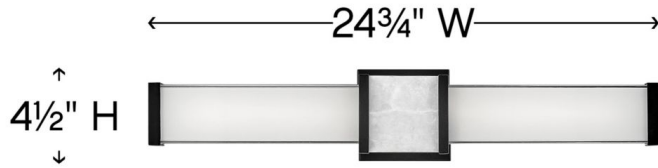

PIETRA

51582BK

MEDIUM LED VANITY

Turn your bathroom into a sanctuary with Pietra. Luxe materials and meticulous craftsmanship add to the spa-like zen of this integrated LED collection. A prominent cast center bracelet features a piece of solid stone with natural veining and subtle coloration that gleams against the Chrome or Black finish. Sophisticated details including cast endcaps and mitered glass complete this captivating look.

DETAILS	
FINISH:	Black
MATERIAL:	Steel
GLASS:	White Mitered
DIMMABLE:	YES, CL TYPE DIMMER (SSL7A)

DIMENSIONS	
WIDTH:	24.8"
HEIGHT:	4.5"
WEIGHT:	6lb
BACK PLATE:	4.5" Sq.
EXTENSION:	2.8"
TOP TO OUTLET:	2.25"

LIGHT SOURCE	
LIGHT SOURCE:	Integrated LED
LED NAME:	LEVO112-202
VOLTAGE:	120v
COLOR TEMP:	3000
LUMENS:	3200
CRI:	92
INCANDESCENT EQUIVALENCY:	2 x 100w
DIMMABLE:	YES, CL TYPE DIMMER (SSL7A)

SHIPPING	
CARTON LENGTH:	29.3
CARTON WIDTH:	7
CARTON HEIGHT:	5.8
CARTON WEIGHT:	7.1