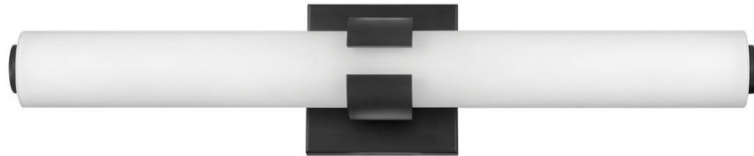

### MEDIUM LED VANITY

Bold and balanced are the defining elements of Aiden. A striking, signature cuff centers the etched white glass baton, while matching end caps complete the simple symmetry. The clean transitional silhouette with either a Chrome or Black finish can be mounted vertically or horizontally with Invisi-mount for a look that is as flexible as it is fashionable.

DETAILS	
FINISH:	Black
MATERIAL:	Steel
GLASS:	Etched White
DIMMABLE:	YES, CL TYPE DIMMER (SSL7A)

DIMENSIONS	
WIDTH:	22.8"
HEIGHT:	4.8"
WEIGHT:	3lb
BACK PLATE:	4.75" Sq.
EXTENSION:	3.8"
TOP TO OUTLET:	2.5"

LIGHT SOURCE	
LIGHT SOURCE:	Integrated LED
LED NAME:	LEVO98-532
VOLTAGE:	120v
COLOR TEMP:	3000
LUMENS:	2900
CRI:	93
INCANDESCENT EQUIVALENCY:	4 x 60w
DIMMABLE:	YES, CL TYPE DIMMER (SSL7A)

SHIPPING	
CARTON LENGTH:	26.5
CARTON WIDTH:	7.5
CARTON HEIGHT:	10.5
CARTON WEIGHT:	5