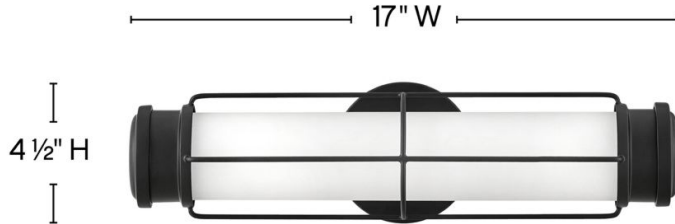

SAYLOR

54300BK

MEDIUM LED SCONCE

Saylor's classic look epitomizes nautical chic. Etched opal glass, striking cross bars, and bold end caps merge with LED technology without sacrificing timeless appeal. This transitional silhouette can be mounted horizontally or vertically with an Invisimount system. Offered in three finishes, Saylor is sure to add a maritime flair to any space.

DETAILS	
FINISH:	Black
MATERIAL:	Steel
GLASS:	Etched Opal
DIMMABLE:	YES, CL TYPE DIMMER (SSL7A)

DIMENSIONS	
WIDTH:	17"
HEIGHT:	4.5"
WEIGHT:	1.4lb
BACK PLATE:	4.5" Dia.
EXTENSION:	5.3"
TOP TO OUTLET:	2.25"

LIGHT SOURCE	
LIGHT SOURCE:	Integrated LED
LED NAME:	EL2G16W7W1
VOLTAGE:	120v
COLOR TEMP:	3000
LUMENS:	1400
CRI:	95
INCANDESCENT EQUIVALENCY:	1 x 100w
DIMMABLE:	YES, CL TYPE DIMMER (SSL7A)

SHIPPING	
CARTON LENGTH:	20
CARTON WIDTH:	11.3
CARTON HEIGHT:	7.5
CARTON WEIGHT:	2.1

PRODUCT DETAILS:

- Mounting hardware is hidden on the back plate to ensure a clean silhouette
- Fixture can be mounted vertically
- Fixture can be mounted horizontally.
- Suitable for use in damp locations as defined by NEC and CEC. Meets United States UL Underwriters Laboratories & CSA Canadian Standards Association Product Safety Standards.
- LED components carry a 5-year limited warranty
- Merging the best of traditional and modern elements with a sophisticated and streamlined look