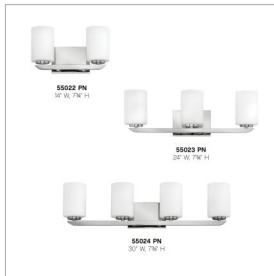

### FOUR LIGHT VANITY

Clean and crisp, Kyra's minimalist design is anchored with a bold yet simple aesthetic. The sleek cross bar ends with a subtle curve for an element of softness. Rich finish options of Brushed Nickel or Polished Nickel complement the elegant etched opal glass.

DETAILS	
FINISH:	Polished Nickel
MATERIAL:	Steel
GLASS:	Etched Opal
DIMMABLE:	YES, WITH DIMMABLE LAMP (NOT INCLUDED)

DIMENSIONS	
WIDTH:	30"
HEIGHT:	7.8"
WEIGHT:	6lb
BACK PLATE:	7"W X 4.75"H
EXTENSION:	5.3"
TOP TO OUTLET:	5.5"

LIGHT SOURCE	
LIGHT SOURCE:	Socketed
WATTAGE:	4-14w Med. LED, 100w Equiv.
VOLTAGE:	120v

SHIPPING	
CARTON LENGTH:	32
CARTON WIDTH:	10.8
CARTON HEIGHT:	6.8
CARTON WEIGHT:	8