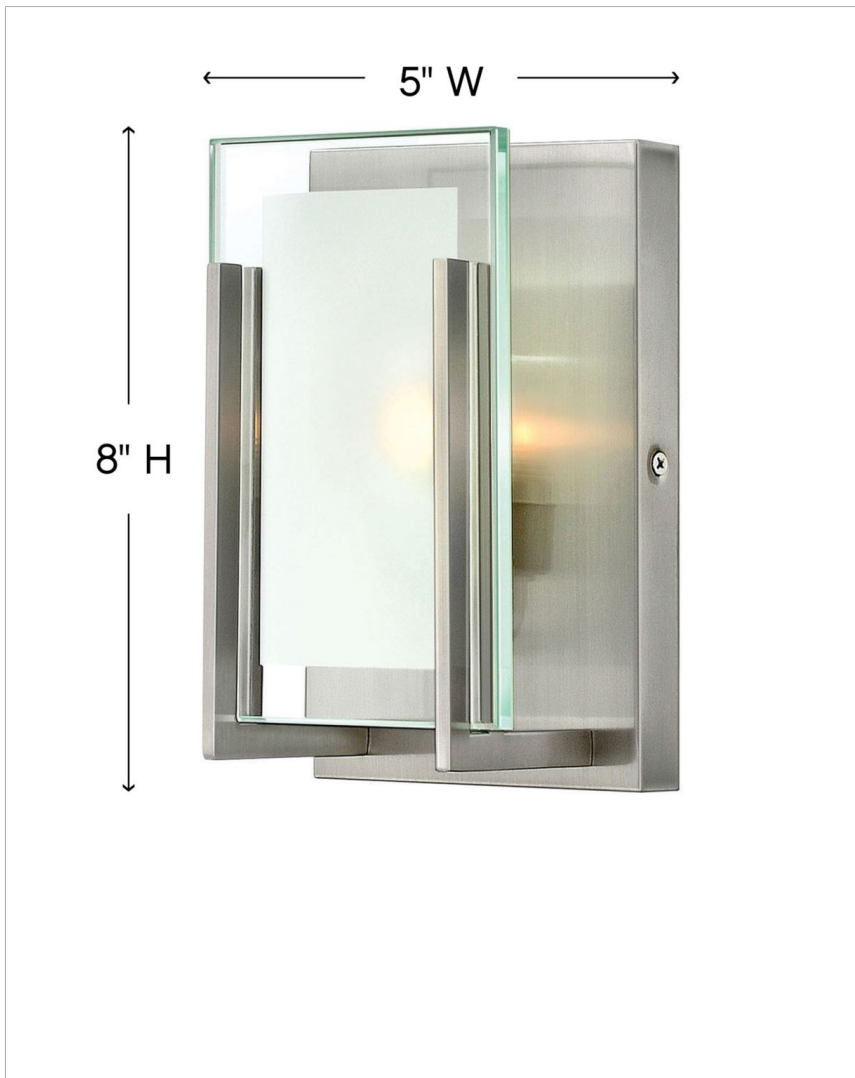

LATITUDE

5650BN

SINGLE LIGHT VANITY

Latitude is contemporary and sleek, finding its true beauty in the minimalist design. The slim glass panel features rectangular etching while the subtle, split fork frames add understated architectural style.

DETAILS	
FINISH:	Brushed Nickel
MATERIAL:	Steel
GLASS:	Inside Etched Clear
DIMMABLE:	Yes

DIMENSIONS	
WIDTH:	5"
HEIGHT:	8"
WEIGHT:	2lb
BACK PLATE:	5"W X 8"H
EXTENSION:	4"
TOP TO OUTLET:	4"

LIGHT SOURCE	
LIGHT SOURCE:	Socketed
VOLTAGE:	120v

SHIPPING	
CARTON LENGTH:	7.5
CARTON WIDTH:	7.5
CARTON HEIGHT:	11.5
CARTON WEIGHT:	3

PRODUCT DETAILS:

- Mounting hardware is hidden on the back plate to ensure a clean silhouette
- This fixture must be installed with shades/glass facing up toward the ceiling
- Suitable for use in damp locations as defined by NEC and CEC. Meets United States UL Underwriters Laboratories & CSA Canadian Standards Association Product Safety Standards.
- ADA compliant
- Bold silhouette with dramatic details creates a modern statement