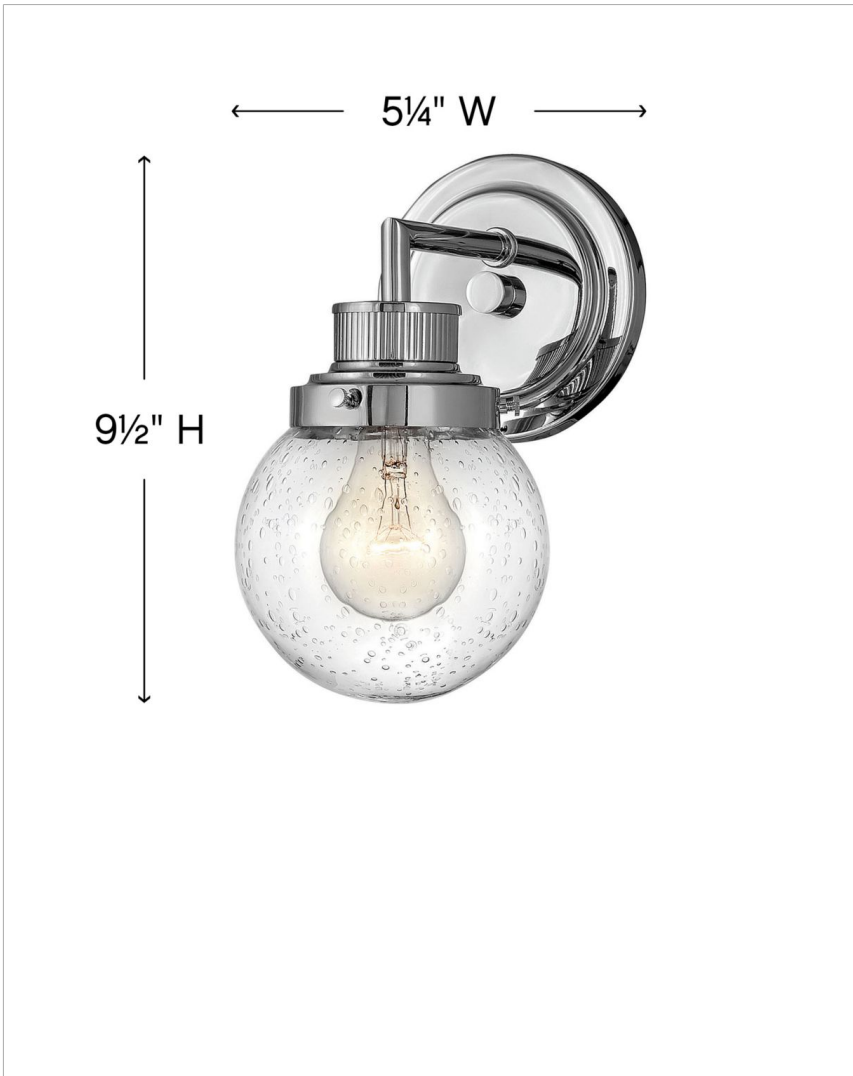

POPPY

5930CM

SINGLE LIGHT VANITY

Poppy features clear glass spheres that bubble out of the refined, ribbed Chrome or Heritage Brass fitters to create a simple, yet sophisticated silhouette. An elegant, stepped backplate and crisp crossbar anchor this airy design. Poppy showcases mid-century style with a spectacular spin.

DETAILS

FINISH:	Chrome
MATERIAL:	Steel
GLASS:	Clear Seedy
DIMMABLE:	YES, WITH DIMMABLE LAMP (NOT INCLUDED)

DIMENSIONS

WIDTH:	5.3"
HEIGHT:	9.5"
WEIGHT:	1.3lb
BACK PLATE:	5" Dia.
EXTENSION:	7"
TOP TO OUTLET:	2.5"

LIGHT SOURCE

LIGHT SOURCE:	Socketed
WATTAGE:	1-8w Med. LED, 100w Equiv.
VOLTAGE:	120v

SHIPPING

CARTON LENGTH:	13
CARTON WIDTH:	9
CARTON HEIGHT:	8.5
CARTON WEIGHT:	2

PRODUCT DETAILS:

- Fixture can be mounted either up or down
- Suitable for use in damp locations as defined by NEC and CEC. Meets United States UL Underwriters Laboratories & CSA Canadian Standards Association Product Safety Standards.
- Distinctive mid-century modern elements merge with sleek and timeless forms for a vintage vibe with modern flair
- Sparkling chrome with reflective finish

HINKLEY

HINKLEY
33000 Pin Oak Parkway
Avon Lake, OH 44012

PHONE: (440) 653-5500
Toll Free: 1 (800) 446-5539

hinkley.com