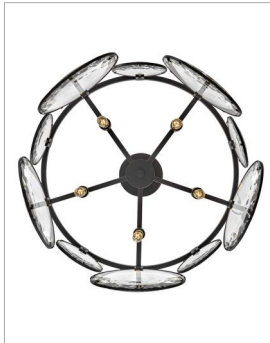

## FR31263BLK

### SMALL CONVERTIBLE CHANDELIER

Nala is striking from any angle with a traditional silhouette and elegant eye-catching details. Multi-faceted, optic-crystal lenses surround the circular frame and attach with cast clips in Heritage Brass and Black finishes.

DETAILS	
FINISH:	Black
MATERIAL:	Steel
GLASS:	Optic Crystal
SLOPE DEGREE:	90
DIMMABLE:	YES, WITH DIMMABLE LAMP (NOT INCLUDED)

DIMENSIONS	
WIDTH:	21.8"
HEIGHT:	10.8"
WEIGHT:	33lb

LIGHT SOURCE	
LIGHT SOURCE:	Socketed
WATTAGE:	5-5w Cand. LED, 60w Equiv.
VOLTAGE:	120v

#### PRODUCT DETAILS:

- This item may be hung on a sloped ceiling
- This fixture includes multiple down stems in various lengths to customize the installation height of the fixture, including one 6" stem and two 12" stems
- Convertible fixture can be hung as a pendant or semi-flush mount
- Suitable for use in dry (indoor) locations as defined by NEC and CEC. Meets United States UL Underwriters Laboratories & CSA Canadian Standards Association Product Safety Standards.
- Classic, elegant lines and timeless details enhance a traditional space