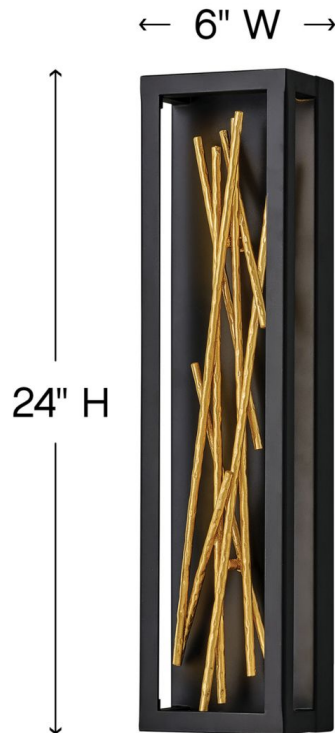

STYX

FR46402BLK

SMALL LED SCONCE

The breathtaking design of Styx fuses rich glamour with modern styling for an enthralling and dynamic silhouette with unexpected elements. An integrated LED open frame is fully dimmable, composed of clean angles in a chic Black finish. The frame illuminates textured metal branches in Gilded Gold, mingling organic and contemporary elements.

DETAILS	
FINISH:	Black
MATERIAL:	Steel
DIMMABLE:	YES, CL TYPE DIMMER (SSL7A)

DIMENSIONS	
WIDTH:	6"
HEIGHT:	24"
WEIGHT:	9.5lb
BACK PLATE:	6"W X 24"H
EXTENSION:	4"
TOP TO OUTLET:	12"

LIGHT SOURCE	
LIGHT SOURCE:	Integrated LED
LED NAME:	ES-FS2216C
VOLTAGE:	120v/277v
COLOR TEMP:	3000
LUMENS:	1588
CRI:	94
INCANDESCENT EQUIVALENCY:	2 x 60w
DIMMABLE:	YES, CL TYPE DIMMER (SSL7A)

SHIPPING	
CARTON LENGTH:	8.5
CARTON WIDTH:	27
CARTON HEIGHT:	7
CARTON WEIGHT:	11

PRODUCT DETAILS:

- Fixture can be mounted either up or down
- Fixture can be mounted vertically
- Fixture can be mounted horizontally.
- Suitable for use in dry (indoor) locations as defined by NEC and CEC. Meets United States UL Underwriters Laboratories & CSA Canadian Standards Association Product Safety Standards.
- ADA compliant
- Equipped with 120/277V universal driver.
- LED components carry a 5-year limited warranty
- Striking and glamorous silhouette with luxe details and a rich finish that makes a dramatic statement