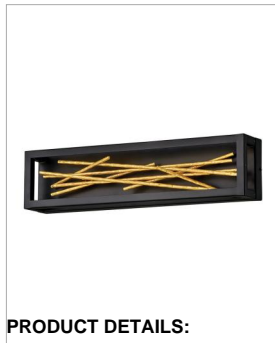

STYX

FR46402BLK

SMALL LED SCONCE

The breathtaking design of Styx fuses rich glamour with modern styling for an enthralling and dynamic silhouette with unexpected elements. An integrated LED open frame is fully dimmable, composed of clean angles in a chic Black finish. The frame illuminates textured metal branches in Gilded Gold, mingling organic and contemporary elements.

DETAILS	
FINISH:	Black
MATERIAL:	Steel
DIMMABLE:	YES, CL TYPE DIMMER (SSL7A)

DIMENSIONS	
WIDTH:	6"
HEIGHT:	24"
WEIGHT:	9.5lb
BACK PLATE:	6"W X 24"H
EXTENSION:	4"
TOP TO OUTLET:	12"

LIGHT SOURCE	
LIGHT SOURCE:	Integrated LED
LED NAME:	ES-FS2216C
VOLTAGE:	120v/277v
COLOR TEMP:	3000
LUMENS:	1588
CRI:	94
INCANDESCENT EQUIVALENCY:	2 x 60w
DIMMABLE:	YES, CL TYPE DIMMER (SSL7A)

SHIPPING	
CARTON LENGTH:	8.5
CARTON WIDTH:	27
CARTON HEIGHT:	7
CARTON WEIGHT:	11

PRODUCT DETAILS:

- Fixture can be mounted either up or down
- Fixture can be mounted vertically
- Fixture can be mounted horizontally.
- Suitable for use in dry (indoor) locations as defined by NEC and CEC. Meets United States UL Underwriters Laboratories & CSA Canadian Standards Association Product Safety Standards.
- ADA compliant
- Equipped with 120/277V universal driver.
- LED components carry a 5-year limited warranty
- Striking and glamorous silhouette with luxe details and a rich finish that makes a dramatic statement