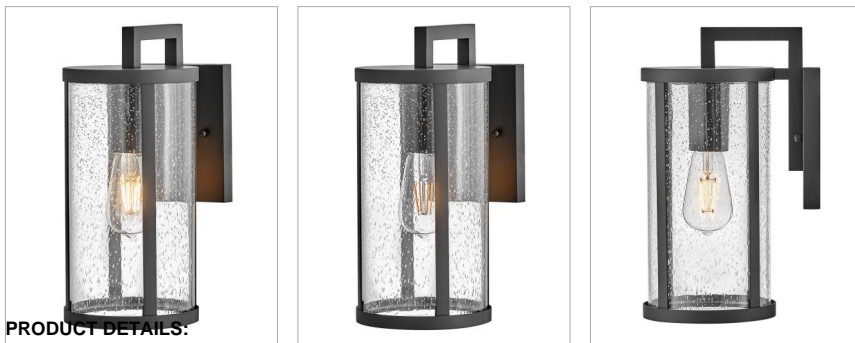

ALFIE

82050BK

SMALL WALL MOUNT LANTERN

Alfie boosts curb appeal with effortless style. This transitional wall mount lantern features an easy-on-the-eyes cylindrical profile, bold Black metal frame and sizable clear seedy glass finessed to flatter any exterior. Pro tip: we recommend vintage filament bulbs to make Alfie really shine.

DETAILS	
FINISH:	Black
MATERIAL:	Aluminum
GLASS:	Clear Seedy

DIMENSIONS	
WIDTH:	6"
HEIGHT:	13"
WEIGHT:	3.9lb
BACK PLATE:	5"W X 6"H
EXTENSION:	8"
TOP TO OUTLET:	4.5"

LIGHT SOURCE	
LIGHT SOURCE:	LED Lamp
WATTAGE:	1-12w Med. LED, 100W Equiv.
VOLTAGE:	120v

SHIPPING	
CARTON LENGTH:	10.4
CARTON WIDTH:	8.5
CARTON HEIGHT:	16.1
CARTON WEIGHT:	5.6

PRODUCT DETAILS:

- Suitable for use in wet (outdoor direct rain or sprinkler) locations as defined by NEC and CEC. Meets United States UL Underwriters Laboratories & CSA Canadian Standards Association Product Safety Standards
- Ideal for vintage filament bulbs (not included)
- 1-year finish warranty
- Please refer to Lark's Warranty for complete product warranty details, some warranty limitations may apply.
- This versatile transitional design delivers personality and performance
- Striking black finish enhances design