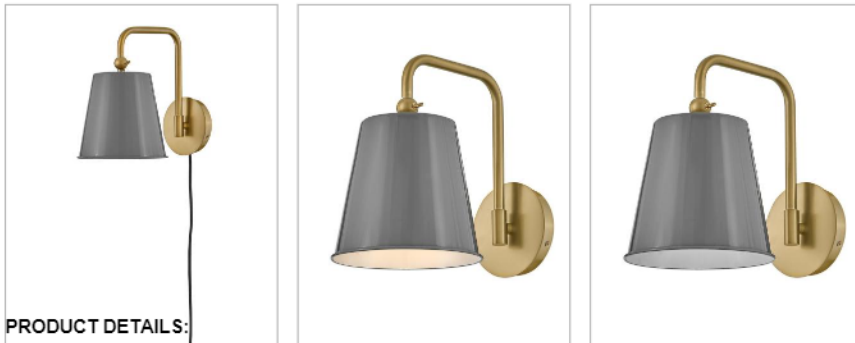

BLAKE

83522FY

SINGLE LIGHT SCONCE

Bet on Blake's forever cool profile and luxe finishes. Merging thoughtful illumination with a timeless vibe, Blake makes it easy to mix-and-match thanks to its versatile pendant and sconce options.

DETAILS	
FINISH:	French Gray
MATERIAL:	Steel

DIMENSIONS	
WIDTH:	8"
HEIGHT:	11.5"
WEIGHT:	7.9lb
BACK PLATE:	5" Dia.
EXTENSION:	13.3"
TOP TO OUTLET:	9"

LIGHT SOURCE	
LIGHT SOURCE:	LED Lamp
WATTAGE:	1-14w Med. LED, 60w Equiv.
VOLTAGE:	120v

MOUNTING	
LEAD WIRE:	1 X 96"

SHIPPING	
CARTON LENGTH:	17.7
CARTON WIDTH:	17.7
CARTON HEIGHT:	13.8
CARTON WEIGHT:	4

PRODUCT DETAILS:

- Suitable for use in dry (indoor) locations as defined by NEC and CEC. Meets United States UL Underwriters Laboratories & CSA Canadian Standards Association Product Safety Standards
- Features On/Off switch
- Please refer to Lark's Warranty for complete product warranty details, some warranty limitations may apply.
- Heritage but make it hip: these styles combine classic design elements and nostalgic profiles reworked in new proportions and fresh finishes for an authentic vibe
- Rich gray tone