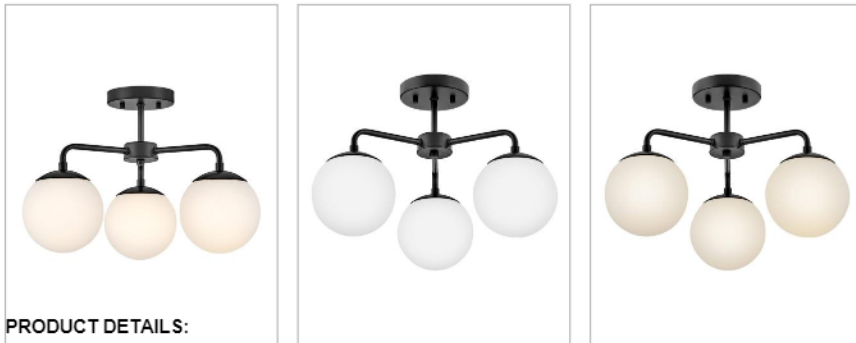

JUNIPER

84203BK

MEDIUM SEMI-FLUSH MOUNT

Round out your space with Juniper's modern simplicity. Selfie-approved, the smooth curves of Juniper's etched opal glass globes deliver the perfect amount of diffused light. Choose from two chic finishes, matte Black or luxe Lacquered Brass.

DETAILS	
FINISH:	Black
MATERIAL:	Steel
GLASS:	Etched Opal

DIMENSIONS	
WIDTH:	20"
HEIGHT:	12.8"
WEIGHT:	4.7lb

LIGHT SOURCE	
LIGHT SOURCE:	LED Lamp
WATTAGE:	3-5w Cand. LED, 60w Equiv.
VOLTAGE:	120v

MOUNTING	
CANOPY:	5" Dia.

SHIPPING	
CARTON LENGTH:	19.7
CARTON WIDTH:	18.8
CARTON HEIGHT:	8.3
CARTON WEIGHT:	7

PRODUCT DETAILS:

- Suitable for use in damp locations as defined by NEC and CEC. Meets United States UL Underwriters Laboratories & CSA Canadian Standards Association Product Safety Standards
- Please refer to Lark's Warranty for complete product warranty details, some warranty limitations may apply.
- Confidently create a modern moment with this dynamic design statement
- Striking black finish enhances design