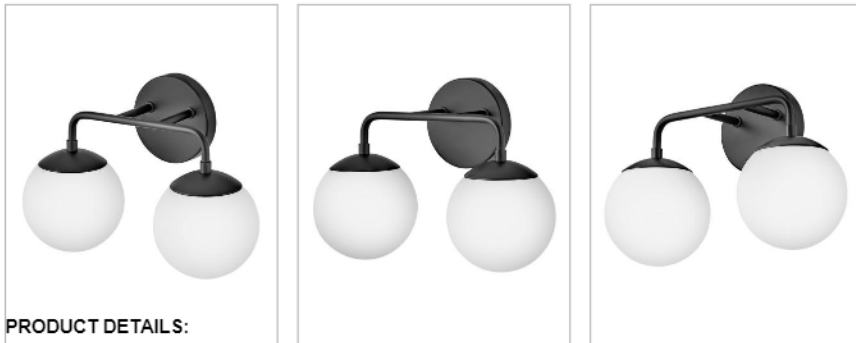

JUNIPER

85002BK

TWO LIGHT VANITY

Round out your space with Juniper's modern simplicity. Selfie-approved, the smooth curves of Juniper's etched opal glass globes deliver the perfect amount of diffused light. Choose from two chic finishes, matte Black or luxe Lacquered Brass.

DETAILS	
FINISH:	Black
MATERIAL:	Steel
GLASS:	Etched Opal

DIMENSIONS	
WIDTH:	15"
HEIGHT:	10"
WEIGHT:	2.6lb
BACK PLATE:	5" Dia.
EXTENSION:	7.3"
TOP TO OUTLET:	2.5"

LIGHT SOURCE	
LIGHT SOURCE:	LED Lamp
WATTAGE:	2-5w Cand. LED, 60w Equiv.
VOLTAGE:	120v

SHIPPING	
CARTON LENGTH:	20.5
CARTON WIDTH:	12.6
CARTON HEIGHT:	8.3
CARTON WEIGHT:	4

PRODUCT DETAILS:

- Mounting hardware is hidden on the backplate to ensure a clean silhouette
- Fixture can be mounted either up or down
- Suitable for use in damp locations as defined by NEC and CEC. Meets United States UL Underwriters Laboratories & CSA Canadian Standards Association Product Safety Standards
- Please refer to Lark's Warranty for complete product warranty details, some warranty limitations may apply.
- Confidently create a modern moment with this dynamic design statement
- Striking black finish enhances design