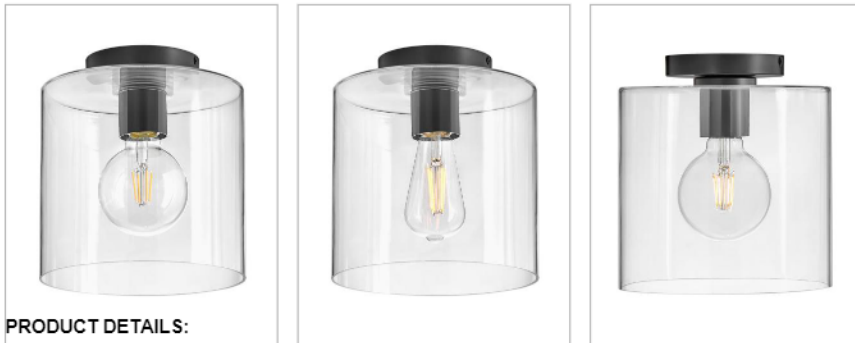

PIPPA

83531BK

SMALL FLUSH MOUNT

Look no further for the perfect flush mount. Pippa's versatility means an easy fit into a variety of spaces where illumination is essential: think staircases, hallways, closets, and mudrooms. The transitional, oversized clear glass, accented by a classic finish, delivers optimal light output. Pro tip: make Pippa pop with a vintage filament or G-style bulb.

DETAILS	
FINISH:	Black
MATERIAL:	Steel
GLASS:	Clear

DIMENSIONS	
WIDTH:	8.5"
HEIGHT:	9.5"
WEIGHT:	5lb

LIGHT SOURCE	
LIGHT SOURCE:	LED Lamp
WATTAGE:	1-12w Med. LED, 60w Equiv.
VOLTAGE:	120v

MOUNTING	
CANOPY:	4.75" Dia.

SHIPPING	
CARTON LENGTH:	11.2
CARTON WIDTH:	11.2
CARTON HEIGHT:	11.5
CARTON WEIGHT:	6.1

PRODUCT DETAILS:

- Suitable for use in dry (indoor) locations as defined by NEC and CEC. Meets United States UL Underwriters Laboratories & CSA Canadian Standards Association Product Safety Standards
- Please refer to Lark's Warranty for complete product warranty details, some warranty limitations may apply.
- This versatile transitional design delivers personality and performance
- Striking black finish enhances design