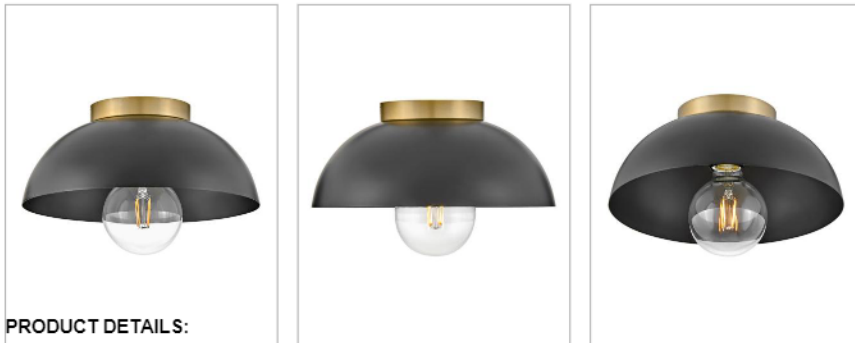

STU

83301BK

SMALL FLUSH MOUNT

Heads up! Hit refresh on your ceiling's status quo with Stu. This metal flush mount has a jaunty profile accentuated by fashion-forward finish options, each accessorized with a dashing Lacquered Brass canopy and the flexibility to customize with medium base bulbs. Our go-to's? Play with G-style or classic bulb silhouettes.

DETAILS	
FINISH:	Black
MATERIAL:	Steel

DIMENSIONS	
WIDTH:	11"
HEIGHT:	4.8"
WEIGHT:	2.2lb

LIGHT SOURCE	
LIGHT SOURCE:	LED Lamp
WATTAGE:	1-12w Med. LED, 100W Equiv.
VOLTAGE:	120v

MOUNTING	
CANOPY:	4.75" Dia.

SHIPPING	
CARTON LENGTH:	13.3
CARTON WIDTH:	13.3
CARTON HEIGHT:	7.3
CARTON WEIGHT:	3.2

PRODUCT DETAILS:

- Suitable for use in dry (indoor) locations as defined by NEC and CEC. Meets United States UL Underwriters Laboratories & CSA Canadian Standards Association Product Safety Standards
- Please refer to Lark's Warranty for complete product warranty details, some warranty limitations may apply.
- Confidently create a modern moment with this dynamic design statement
- Striking black finish enhances design