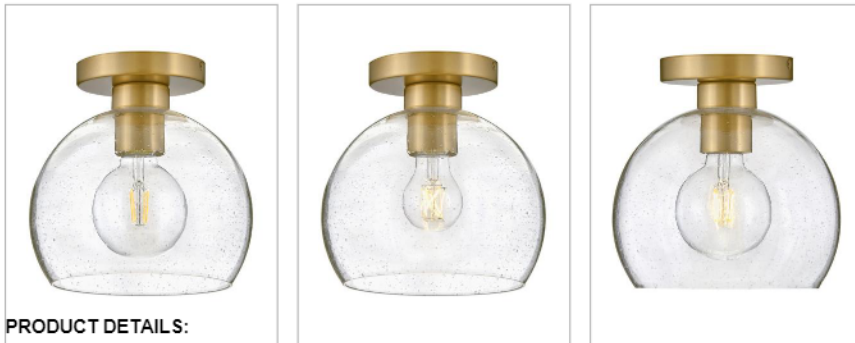

RUMI

83011LCB

SMALL FLUSH MOUNT

Your room will get rave reviews thanks to Rumi. This modern, art-forward fixture captivates thanks to its chic fusion of clear seedy glass globes and flawless Lacquered Brass finish. Design opportunities abound, with Rumi adding a thrill to airy and cozy spaces alike.

DETAILS	
FINISH:	Lacquered Brass
MATERIAL:	Steel
GLASS:	Clear Seedy

DIMENSIONS	
WIDTH:	9"
HEIGHT:	9"
WEIGHT:	2.4lb

LIGHT SOURCE	
LIGHT SOURCE:	LED Lamp
WATTAGE:	1-12w Med. LED, 100W Equiv.
VOLTAGE:	120v

MOUNTING	
CANOPY:	5" Dia.

SHIPPING	
CARTON LENGTH:	11.5
CARTON WIDTH:	11.5
CARTON HEIGHT:	9.9
CARTON WEIGHT:	3.4

PRODUCT DETAILS:

- Suitable for use in dry (indoor) locations as defined by NEC and CEC. Meets United States UL Underwriters Laboratories & CSA Canadian Standards Association Product Safety Standards
- Ideal for vintage filament bulbs (not included)
- Please refer to Lark's Warranty for complete product warranty details, some warranty limitations may apply.
- Confidently create a modern moment with this dynamic design statement
- Classic gleaming light brass finish