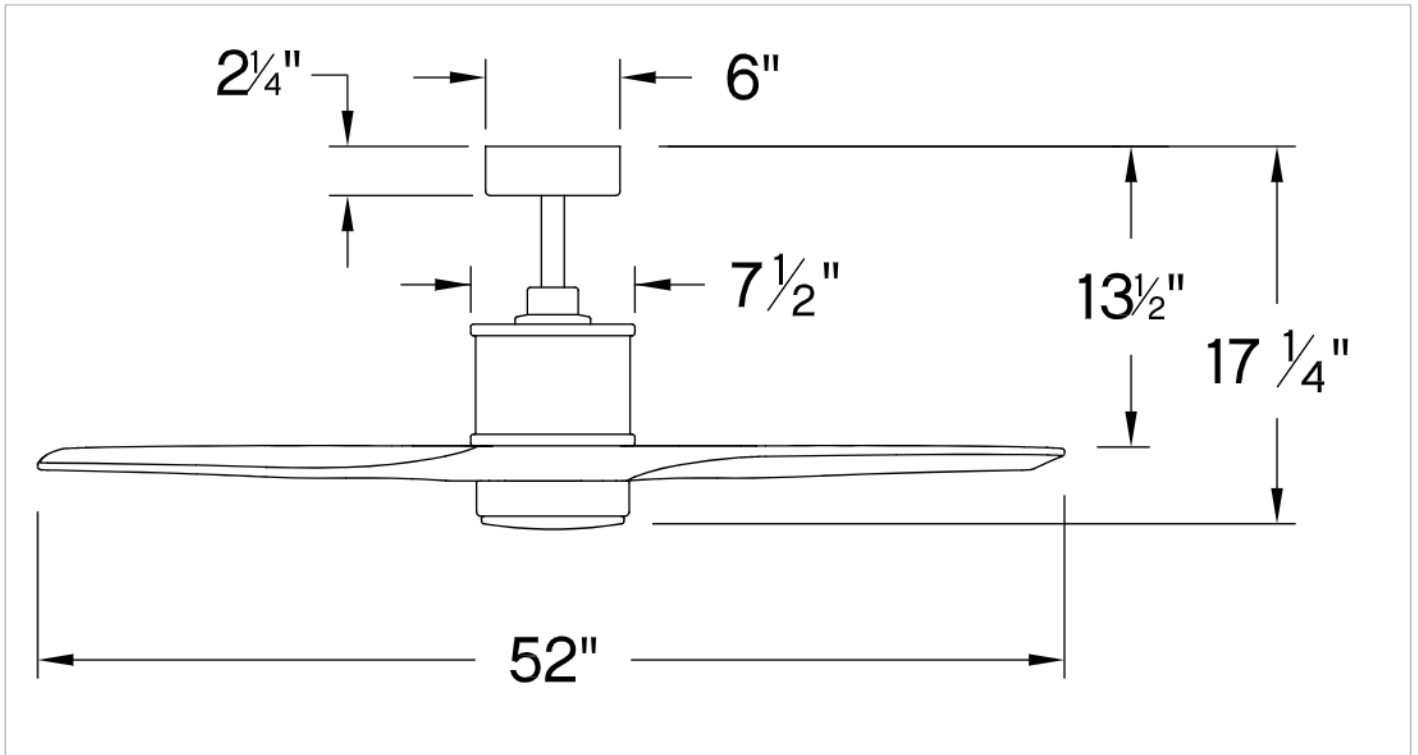

HOVER 52" LED FAN

900752FBN-LWD

PERFORMANCE SPECIFICATIONS	STANDARD	
	HIGH SPEED	AVERAGE SPEED
Airflow	5753	3713
EnergyUse	18.3	12
EnergyCost	5	3
Efficiency	314	311
AMPS	0.28	0.17
RPMS	169	108

AVERAGE PERFORMANCE AND ENERGY INFORMATION

ENERGYGUIDE

Estimated Yearly Energy Cost
$3

$3 | | | **$34**

Cost Range of Similar Models (19" - 84")

- Based on 12 cents per kWh and 6.4 hours use per day
- Your cost depends on rates and use
- Energy Use: 12 Watts

All estimates based on typical use, excluding lights

Airflow
3,713
Cubic Feet Per Minute

- The higher the airflow, the more air the fan will move
- Airflow Efficiency: 311 Cubic Feet Per Minute Per Watt

ftc.gov/energy

Airflow Shown is a Weighted Average of High and Low Cubic Feet per Minute Based on Downrod

HINKLEY

HINKLEY
33000 Pin Oak Parkway
Avon Lake, OH 44012

PHONE: (440) 653-5500
Toll Free: 1 (800) 446-5539

hinkley.com