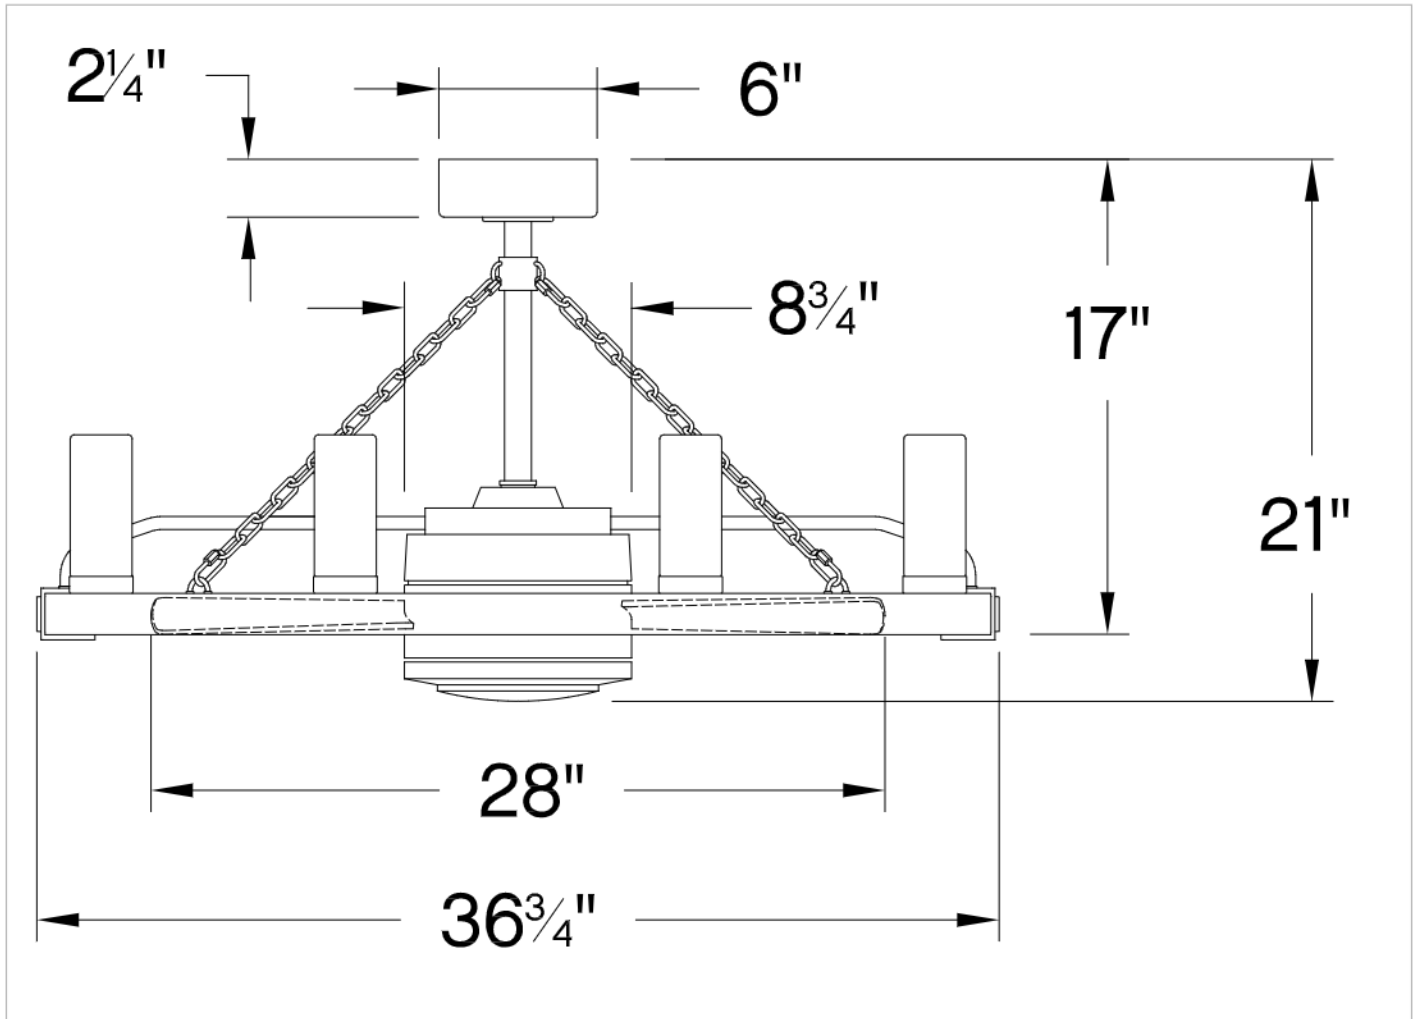

SAWYER

902928FMB-LWD

SAWYER 36" WITH 28" LED FANDELIER

DETAILS	
FAN FINISH:	Matte Black
GLASS:	Clear Seedy
BLADE COUNT:	5
SLOPE DEGREE:	20

DIMENSIONS	
WIDTH:	36"
HEIGHT:	20"

LIGHT SOURCE	
VOLTAGE:	120v

MOUNTING	
CANOPY:	6" Dia.
LEAD WIRE:	1 X 76"

PRODUCT DETAILS:

- This item includes one 12" and one 24" down rod. Other various lengths of down rods are available and sold separately to customize the installation height.
- Suitable for use in wet (interior direct splash and outdoor direct rain or sprinkler) locations as defined by NEC and CEC. Meets United States UL Underwriters Laboratories.
- This item may be hung on a sloped ceiling
- Meets California Energy Commission Title regulations/JA8 when using the included LED bulb
- Fan Control included, HIRO Control - 6 Speed Reversing
- WiFi compatibility with included fan control
- LED bulbs carry a 3-year limited warranty
- Motor carries a lifetime warranty

HINKLEY

HINKLEY
33000 Pin Oak Parkway
Avon Lake, OH 44012

PHONE: (440) 653-5500
Toll Free: 1 (800) 446-5539

hinkley.com

SAWYER 36" WITH 28" LED FANDELIER

902928FMB-LWD

PERFORMANCE SPECIFICATIONS	STANDARD	
	HIGH SPEED	AVERAGE SPEED
Airflow	2432	1637
EnergyUse	10.7	8
EnergyCost	3	2
Efficiency	227	201
AMPS	0.19	0.12
RPMS	319	211