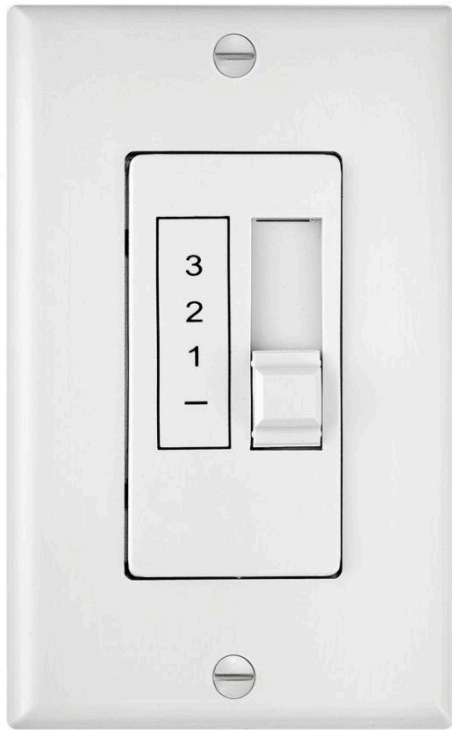

WALL CONTROL 3 SPD SLIDE 5 AMP

980012FWH

WALL CONTROL 3 SPEED 5 AMP

DETAILS	
FINISH:	White
MATERIAL:	Composite
DIMMABLE:	No

DIMENSIONS	
WIDTH:	3.3"
HEIGHT:	5.3"

MOUNTING	
LEAD WIRE:	1 X 6"

SHIPPING	
CARTON LENGTH:	5.3
CARTON WIDTH:	3.2
CARTON HEIGHT:	2.5

PRODUCT DETAILS:

- Suitable for use in dry (indoor) locations as defined by NEC and CEC. Meets United States UL Underwriters Laboratories & CSA Canadian Standards Association Product Safety Standards
- Controls up to 3 AC fans. Faceplate included. Operates fan features only. Max of 5 AMPs
- Neutral perfection with a flawless white finish enhances design