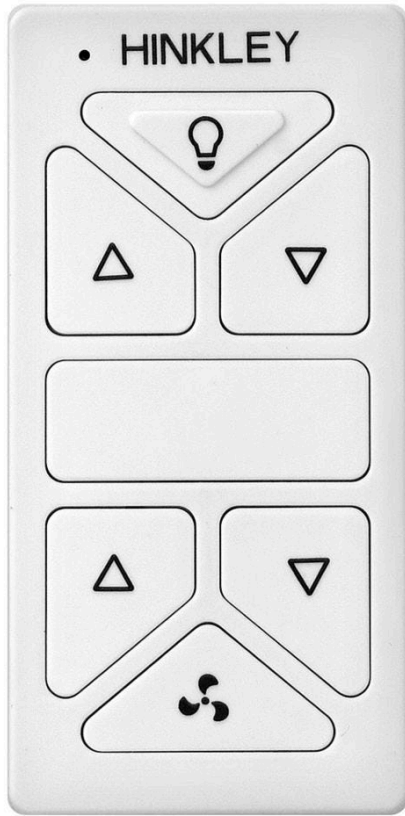

HIRO CONTROL NON-REVERSING

980014FWH

HIRO CONTROL NON REVERSING

DETAILS	
FINISH:	White
MATERIAL:	Composite
DIMMABLE:	No

DIMENSIONS	
WIDTH:	3.3"
HEIGHT:	5.3"

SHIPPING	
CARTON LENGTH:	3.3
CARTON WIDTH:	3.4
CARTON HEIGHT:	5.3

PRODUCT DETAILS:

- Suitable for use in dry (indoor) locations as defined by NEC and CEC. Meets United States UL Underwriters Laboratories & CSA Canadian Standards Association Product Safety Standards
- All-in-one wall/remote control included
- Features a manual switch to turn off and on
- Integrates with other smart home products including voice assistants from Amazon and Google
- Secures to a flat wall or a single/multiple gang switch box. Nestles within a standard decorative opening face plate.
- Configures for use as a wall-mount control or handheld remote
- Manual reverse located at the fan, not the control
- WiFi compatibility with included fan control