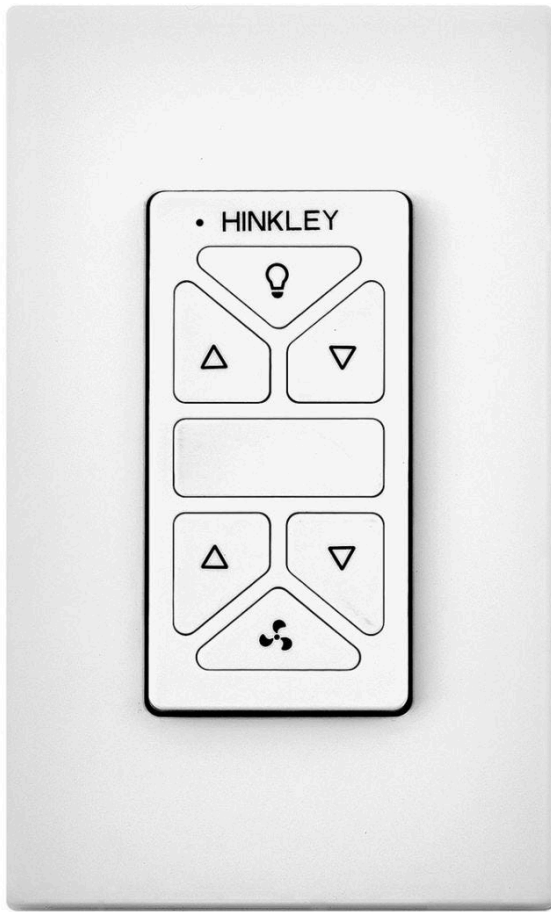

REMOTE CONTROL UNIVERSAL 3 SPEED

980045FWH

UNIVERSAL REMOTE CONTROL

DETAILS	
FINISH:	White
MATERIAL:	Composite
DIMMABLE:	No

DIMENSIONS	
WIDTH:	3.3"
HEIGHT:	5.3"

MOUNTING	
LEAD WIRE:	1 X 6"

SHIPPING	
CARTON LENGTH:	4.8
CARTON WIDTH:	2.8
CARTON HEIGHT:	6

PRODUCT DETAILS:

- Suitable for use in dry (indoor) locations as defined by NEC and CEC. Meets United States UL Underwriters Laboratories & CSA Canadian Standards Association Product Safety Standards
- Neutral perfection with a flawless white finish enhances design