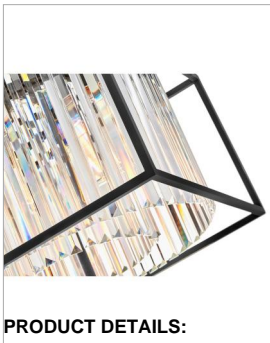

GIADA

4558BK

EXTRA LARGE MULTI TIER

Giada is a contemporary chandelier collection with stunning crystal prisms set within a frame of Black to create a seamless, sparkling, jewelry-like effect.

DETAILS	
FINISH:	Black
MATERIAL:	Steel

DIMENSIONS	
WIDTH:	20"
HEIGHT:	50.3"
WEIGHT:	88.8lb

LIGHT SOURCE	
LIGHT SOURCE:	LED Lamp
WATTAGE:	18-14w Med. LED, 60w Equiv.
VOLTAGE:	120v

MOUNTING	
CANOPY:	6.5" Dia.
LEAD WIRE:	1 X 120"
MAX HEIGHT:	93.3

SHIPPING	
CARTON LENGTH:	66.5
CARTON WIDTH:	24.5
CARTON HEIGHT:	19
CARTON WEIGHT:	116

PRODUCT DETAILS:

- This fixture includes multiple down stems in various lengths to customize the installation height of the fixture, including one 6" stem and two 12" stems.
- Fixture weighs over 50lbs. Must be supported independently of the outlet box unless the outlet box is UL listed for the appropriate weight.
- Suitable for use in dry (indoor) locations as defined by NEC and CEC. Meets United States UL Underwriters Laboratories & CSA Canadian Standards Association Product Safety Standards
- Merging the best of traditional and modern elements, with a sophisticated and streamlined silhouette perfect for any space
- Striking black finish enhances design

HINKLEY

HINKLEY
33000 Pin Oak Parkway
Avon Lake, OH 44012

PHONE: (440) 653-5500
Toll Free: 1 (800) 446-5539

hinkley.com