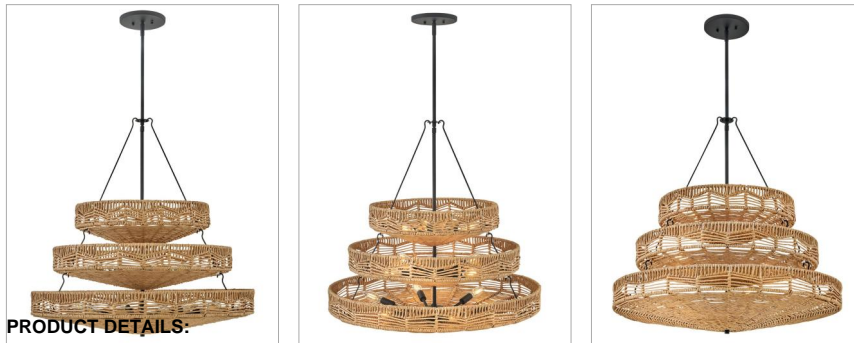

lisa mcDennon
COLLECTION

OPHELIA

42308BK-NRF

MEDIUM MULTI TIER

This dazzling design offers striking illumination through a beautiful handwoven pattern. Ophelia radiates with organic elegance as a natural shade adorns a tiered basket frame finished in Black.

DETAILS

FINISH:	Black with Natural Shade
MATERIAL:	Steel
SLOPE DEGREE:	90

DIMENSIONS

WIDTH:	30"
HEIGHT:	32.3"
WEIGHT:	23lb

LIGHT SOURCE

LIGHT SOURCE:	LED Lamp
WATTAGE:	13-5w Cand. LED, 25w Equiv.
VOLTAGE:	120v

MOUNTING

CANOPY:	6.5" Dia.
LEAD WIRE:	1 X 120"
MAX HEIGHT:	62.3

SHIPPING

CARTON LENGTH:	32.5
CARTON WIDTH:	32.5
CARTON HEIGHT:	18
CARTON WEIGHT:	35.2

PRODUCT DETAILS:

- This stem hung fixture may be hung on a sloped ceiling
- This fixture includes multiple down stems in various lengths to customize the installation height of the fixture, including one 6" stem and two 12" stems.
- Suitable for use in dry (indoor) locations as defined by NEC and CEC. Meets United States UL Underwriters Laboratories & CSA Canadian Standards Association Product Safety Standards
- The Lisa McDennon Collection offers a striking mix of edgy, sculptural silhouettes that incorporate modern, organic elements and luxe materials, brought to life by her innovative and original point of view.
- Merging the best of traditional and modern elements, with a sophisticated and streamlined silhouette perfect for any space
- Striking black finish enhances design