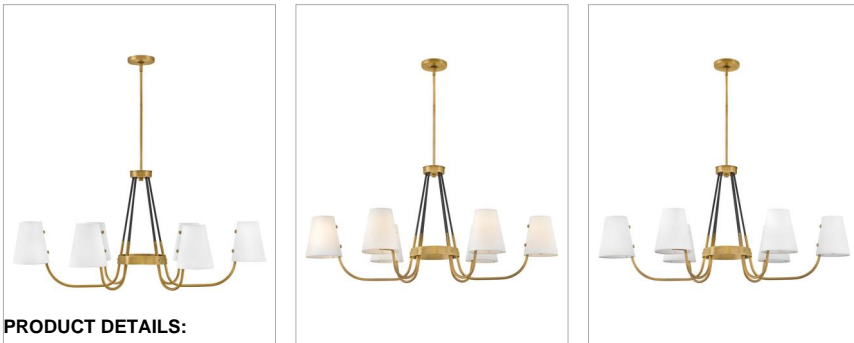

ASTON

37388HB

SIX LIGHT LINEAR

Aston breathes true tradition. Elegantly curved arms in contrasting finishes meet tapered offset shades. Exuding classic style, Aston is available in a Heritage Brass with Black finish.

DETAILS	
FINISH:	Heritage Brass
MATERIAL:	Steel
SHADE:	Off-White Fabric
SLOPE DEGREE:	90

DIMENSIONS	
WIDTH:	45"
HEIGHT:	21"
DEPTH:	23
WEIGHT:	9.6lb

LIGHT SOURCE	
LIGHT SOURCE:	LED Lamp
WATTAGE:	6-5w Cand. LED, 60w Equiv.
VOLTAGE:	120v

MOUNTING	
CANOPY:	5" Dia.
LEAD WIRE:	1 X 120"
MAX HEIGHT:	53.8

SHIPPING	
CARTON LENGTH:	43.5
CARTON WIDTH:	21.5
CARTON HEIGHT:	25.3
CARTON WEIGHT:	24.8

PRODUCT DETAILS:

- This stem hung fixture may be hung on a sloped ceiling
- This fixture includes multiple down stems in various lengths to customize the installation height of the fixture, including one 6" stem and two 12" stems.
- Suitable for use in dry (indoor) locations as defined by NEC and CEC. Meets United States UL Underwriters Laboratories & CSA Canadian Standards Association Product Safety Standards
- Fixture is oval in shape
- Classic, elegant lines and timeless details enhance a traditional space
- Classic gleaming light brass finish