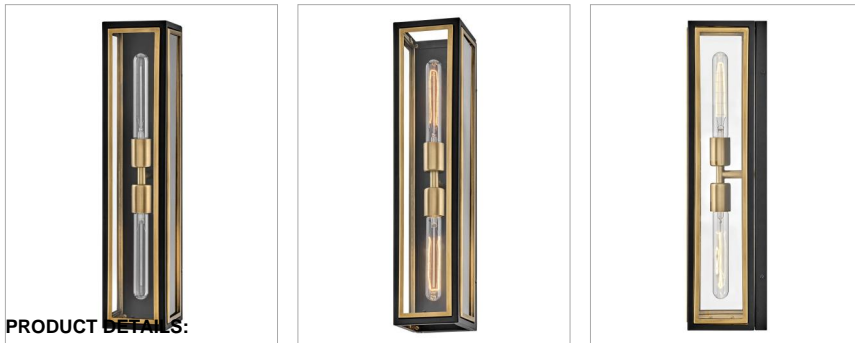

SHAW

32980BK

TWO LIGHT SCONCE

Traditional in style, and unique in character, Shaw is distinguished by its dramatic frame and enchanting design elements. Robust clear glass panels, the rich two-tone finish combination, and a captivating fine chain detail unite to deliver dashing heritage charm.

DETAILS	
FINISH:	Black
MATERIAL:	Steel
GLASS:	Clear

DIMENSIONS	
WIDTH:	6.5"
HEIGHT:	22"
WEIGHT:	8.3lb
BACK PLATE:	5.25"W X 14.5"H
EXTENSION:	5.8"
TOP TO OUTLET:	7.25"

LIGHT SOURCE	
LIGHT SOURCE:	LED Lamp
WATTAGE:	2-10w Med. LED
VOLTAGE:	120v

SHIPPING	
CARTON LENGTH:	25.2
CARTON WIDTH:	7.7
CARTON HEIGHT:	11
CARTON WEIGHT:	9.7

PRODUCT DETAILS:

- Suitable for use in dry (indoor) locations as defined by NEC and CEC. Meets United States UL Underwriters Laboratories & CSA Canadian Standards Association Product Safety Standards
- Ideal for vintage filament bulbs (not included)
- Classic, elegant lines and timeless details enhance a traditional space
- Striking black finish enhances design