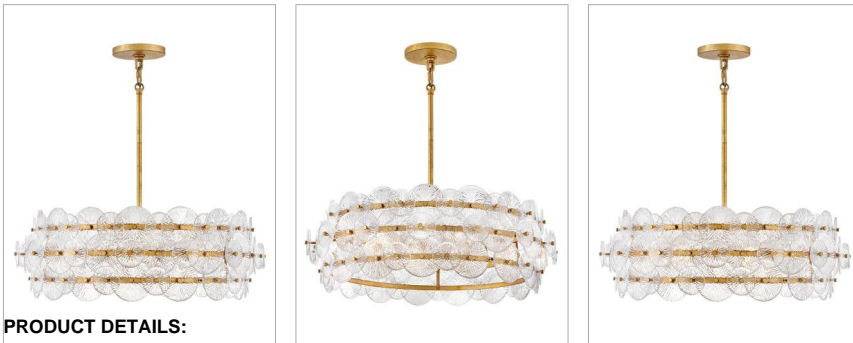

RENE

FR30126DA

MEDIUM DRUM

Rene radiates light through multiple layers of beautiful, pressed glass disks. Rene's signature touch highlights a Distressed Brass finish, evoking both transitional and glam influences.

DETAILS	
FINISH:	Distressed Brass
MATERIAL:	Steel
GLASS:	Clear Pressed
SLOPE DEGREE:	90

DIMENSIONS	
WIDTH:	28.5"
HEIGHT:	10.5"
WEIGHT:	52.9lb

LIGHT SOURCE	
LIGHT SOURCE:	LED Lamp
WATTAGE:	6-14w Med. LED, 100w Equiv.
VOLTAGE:	120v

MOUNTING	
CANOPY:	6.5 Dia.
LEAD WIRE:	1 X 144"
MAX HEIGHT:	44

SHIPPING	
CARTON LENGTH:	33.5
CARTON WIDTH:	33.5
CARTON HEIGHT:	10.3
CARTON WEIGHT:	44

PRODUCT DETAILS:

- This stem hung fixture may be hung on a sloped ceiling
- This fixture includes multiple down stems in various lengths to customize the installation height of the fixture, including one 6" stem and two 12" stems.
- Fixture weighs over 50lbs. Must be supported independently of the outlet box unless the outlet box is UL listed for the appropriate weight.
- Suitable for use in dry (indoor) locations as defined by NEC and CEC. Meets United States UL Underwriters Laboratories & CSA Canadian Standards Association Product Safety Standards
- Merging the best of traditional and modern elements, with a sophisticated and streamlined silhouette perfect for any space
- Classic gleaming light brass finish