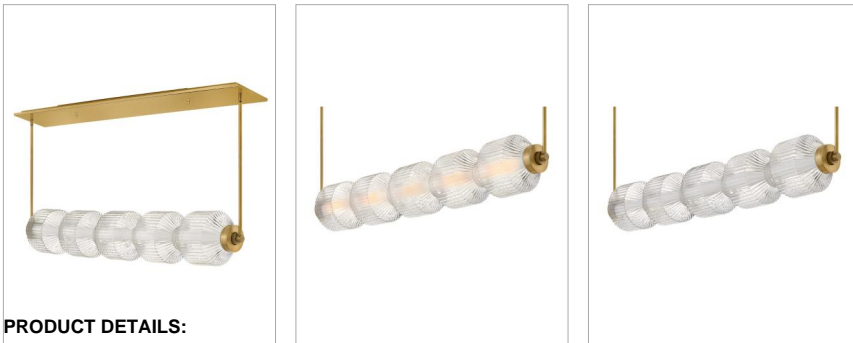

### FIVE LIGHT LED LINEAR

Reign's glamorous silhouette combines textural interest and transitional elements for a vibrant and versatile collection. Clear ribbed glass shades and a gleaming Lacquered Brass finish present a captivating form from any angle. Illuminated by integrated LED lighting.

DETAILS	
FINISH:	Lacquered Brass
MATERIAL:	Steel
GLASS:	Clear Ribbed

DIMENSIONS	
WIDTH:	46.8"
HEIGHT:	8"
DEPTH:	8
WEIGHT:	29lb

LIGHT SOURCE	
LIGHT SOURCE:	Integrated LED
LED NAME:	DFR41465
WATTAGE:	28w LED *Included
VOLTAGE:	120v/277v
COLOR TEMP:	3000
CRI:	90
INCANDESCENT EQUIVALENCY:	1 x 75w
DIMMABLE:	Yes - CL Type Dimmer (SSL7A)

#### PRODUCT DETAILS:

- This fixture includes multiple down stems in various lengths to customize the installation height, including two 6" stems and four 12" stems.
- Suitable for use in dry (indoor) locations as defined by NEC and CEC. Meets United States UL Underwriters Laboratories & CSA Canadian Standards Association Product Safety Standards
- Meets California Energy Commission 2013 & 2016 Title regulations/JA8
- Equipped with a 120/277 universal driver. 0-10 dimming.
- LED components carry a 5-year limited warranty
- Merging the best of traditional and modern elements, with a sophisticated and streamlined silhouette perfect for any space
- Classic gleaming light brass finish