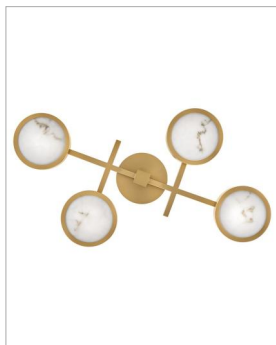

CAVA

FR31013LCB

LARGE FLUSH MOUNT

Cava's distinctive yet fashionable shape provides versatility for interior settings ranging from modern to transitional. Faux alabaster shades - with metal reflector plates to beautifully reflect light - adorn an elegantly elongated design finished in Lacquered Brass or Black Oxide.

DETAILS	
FINISH:	Lacquered Brass
MATERIAL:	Steel
GLASS:	Faux Alabaster
DIMMABLE:	YES - CL TYPE DIMMER (SSL7A)

DIMENSIONS	
WIDTH:	30"
HEIGHT:	4.3"
DEPTH:	19
WEIGHT:	6.8lb

LIGHT SOURCE	
LIGHT SOURCE:	Integrated LED
LED NAME:	ER2G16W7
WATTAGE:	64w LED *Included
VOLTAGE:	120v
COLOR TEMP:	3000
CRI:	95
INCANDESCENT EQUIVALENCY:	4 x 100w
DIMMABLE:	YES - CL TYPE DIMMER (SSL7A)

MOUNTING	
CANOPY:	5" Dia.

SHIPPING	
CARTON LENGTH:	5.1
CARTON WIDTH:	32.5
CARTON HEIGHT:	32.8
CARTON WEIGHT:	9.5

PRODUCT DETAILS:

- Suitable for use in dry (indoor) locations as defined by NEC and CEC. Meets United States UL Underwriters Laboratories & CSA Canadian Standards Association Product Safety Standards
- Meets California Energy Commission 2013 & 2016 Title regulations/JA8
- 5" dia. back plate with 4.25" ext. and 9.5" TTO when mounted as a wall sconce
- LED components carry a 5-year limited warranty
- Distinctive mid-century modern elements merge with sleek and timeless forms for a vintage vibe with modern flair
- Classic gleaming light brass finish