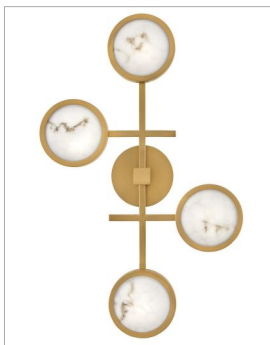

CAVA

FR31013LCB

LARGE FLUSH MOUNT

Cava's distinctive yet fashionable shape provides versatility for interior settings ranging from modern to transitional. Faux alabaster shades - with metal reflector plates to beautifully reflect light - adorn an elegantly elongated design finished in Lacquered Brass or Black Oxide.

DETAILS	
FINISH:	Lacquered Brass
MATERIAL:	Steel
GLASS:	Faux Alabaster
DIMMABLE:	YES - CL TYPE DIMMER (SSL7A)

DIMENSIONS	
WIDTH:	30"
HEIGHT:	4.3"
DEPTH:	19
WEIGHT:	6.8lb

LIGHT SOURCE	
LIGHT SOURCE:	Integrated LED
LED NAME:	ER2G16W7
WATTAGE:	64w LED *Included
VOLTAGE:	120v
COLOR TEMP:	3000
CRI:	95
INCANDESCENT EQUIVALENCY:	4 x 100w
DIMMABLE:	YES - CL TYPE DIMMER (SSL7A)

MOUNTING	
CANOPY:	5" Dia.

SHIPPING	
CARTON LENGTH:	5.1
CARTON WIDTH:	32.5
CARTON HEIGHT:	32.8
CARTON WEIGHT:	9.5

PRODUCT DETAILS:

- Suitable for use in dry (indoor) locations as defined by NEC and CEC. Meets United States UL Underwriters Laboratories & CSA Canadian Standards Association Product Safety Standards
- Meets California Energy Commission 2013 & 2016 Title regulations/JA8
- 5" dia. back plate with 4.25" ext. and 9.5" TTO when mounted as a wall sconce
- LED components carry a 5-year limited warranty
- Distinctive mid-century modern elements merge with sleek and timeless forms for a vintage vibe with modern flair
- Classic gleaming light brass finish