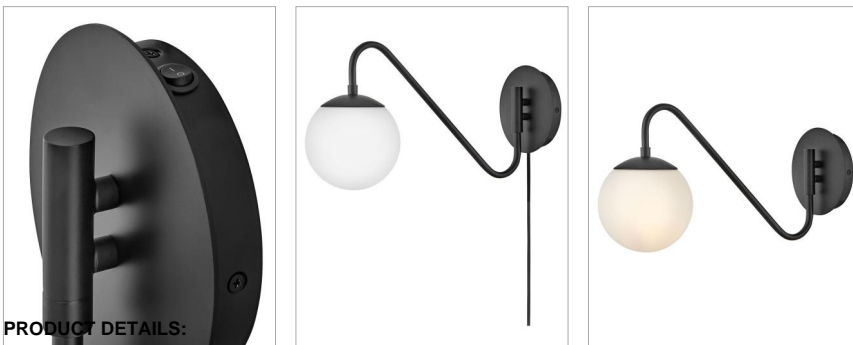

DOTTIE

83480BK

SMALL SINGLE LIGHT SCONCE

Fun and functional meets mid-century modern with Dottie, a single light sconce that seamlessly blends high style and practicality. A meandering arm with an articulating design extends from the backplate, delicately gripping the etched opal globe to emit a warm, enveloping glow. It's the perfect task light for next to the bed or over a kitchen counter.

DETAILS	
FINISH:	Black
MATERIAL:	Steel
GLASS:	Etched Opal
DIMMABLE:	No

DIMENSIONS	
WIDTH:	6"
HEIGHT:	9.3"
WEIGHT:	3.6lb
EXTENSION:	18"
TOP TO OUTLET:	4.75"

LIGHT SOURCE	
LIGHT SOURCE:	Socketed
WATTAGE:	1-5w Cand. LED, 60w Equiv.
VOLTAGE:	120v

MOUNTING	
CANOPY:	5" Dia.

SHIPPING	
CARTON LENGTH:	18.5
CARTON WIDTH:	12.5
CARTON HEIGHT:	8.8
CARTON WEIGHT:	6

PRODUCT DETAILS:

- Suitable for use in dry (indoor) locations as defined by NEC and CEC. Meets United States UL Underwriters Laboratories & CSA Canadian Standards Association Product Safety Standards.
- This product uses recyclable or limited packaging materials to help reduce waste.
- Can be hard wired or mounted with included plug-in cord
- Can be hard-wired or mounted with fabric-covered plug-in cord.
- Features an articulating design to help you get the light just right.
- Please refer to Lark's Warranty for complete product warranty details. Some warranty limitations may apply.
- Confidently create a modern moment with this dynamic design statement