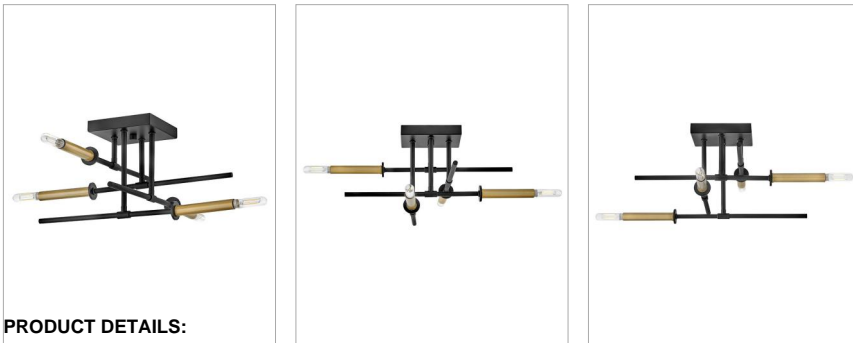

HUX

83073BK

MEDIUM SEMI-FLUSH MOUNT

If you're on the hunt for easy elegance, say hello to Hux. Dramatic metal stems perfectly pair with candle sleeves to reveal a bold and balanced design. You can have it all with this transitional style that unites turn-of-the-century traditional taste with minimalist modern chic.

DETAILS	
FINISH:	Black
MATERIAL:	Steel
DIMMABLE:	No

DIMENSIONS	
WIDTH:	20"
HEIGHT:	9"
WEIGHT:	3.9lb

LIGHT SOURCE	
LIGHT SOURCE:	Socketed
WATTAGE:	4-5w Cand. LED, 60w Equiv.
VOLTAGE:	120v

MOUNTING	
CANOPY:	6" Sq.

SHIPPING	
CARTON LENGTH:	26
CARTON WIDTH:	10.8
CARTON HEIGHT:	8.5
CARTON WEIGHT:	7.2

PRODUCT DETAILS:

- Suitable for use in dry (indoor) locations as defined by NEC and CEC. Meets United States UL Underwriters Laboratories & CSA Canadian Standards Association Product Safety Standards.
- This product uses recyclable or limited packaging materials to help reduce waste.
- Shown with LED bulbs, not included.
- Please refer to Lark's Warranty for complete product warranty details. Some warranty limitations may apply.
- Heritage but make it hip: these styles combine classic design elements and nostalgic profiles reworked in new proportions and fresh finishes for an authentic vibe