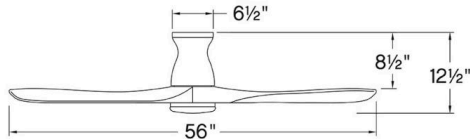

# SWELL FLUSH ILLUMINATED

903456FBB-LDD

SWELL FLUSH ILLUMINATED 56" LED SMART FAN

DETAILS	
FAN FINISH:	Matte Black
GLASS:	Etched Opal
BLADE COUNT:	3
SLOPE DEGREE:	20

DIMENSIONS	
WIDTH:	56"
HEIGHT:	12.8"

LIGHT SOURCE	
LED NAME:	EL16W2835
VOLTAGE:	120v
LUMENS:	1320
CRI:	90

MOUNTING	
CANOPY:	6" Dia.
LEAD WIRE:	1 X 12"

SHIPPING	
CARTON LENGTH:	32.6
CARTON WIDTH:	15.4
CARTON HEIGHT:	11.3

Sophisticated and distinct, Swell Flush Illuminated perfectly sets the scene in contemporary spaces without sacrificing functionality – featuring a low-profile silhouette with integrated LEDs complemented by a variety of classic finish combinations. A versatile, damp-rated design makes Swell perfect for both interior and outdoor settings. Equipped with a 6-speed DC motor that is WiFi enabled and ready to connect right out of the box. Operated by the HIRO control or WiFi compatible with the Hinkley app.