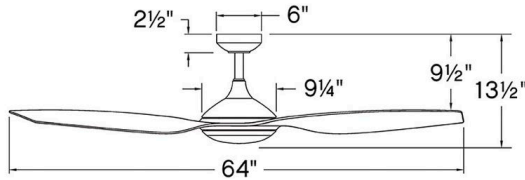

TALAN

906864FHB-LDD

TALAN 64" LED SMART FAN

DETAILS	
FAN FINISH:	Heritage Brass
GLASS:	White Polycarbonate
BLADE COUNT:	3
SLOPE DEGREE:	20

DIMENSIONS	
WIDTH:	64"
HEIGHT:	13.5"

LIGHT SOURCE	
LED NAME:	EB3WD906541
VOLTAGE:	120v
LUMENS:	2000
CRI:	90

MOUNTING	
CANOPY:	6" Dia.
LEAD WIRE:	1 X 80"

SHIPPING	
CARTON LENGTH:	33
CARTON WIDTH:	18.8
CARTON HEIGHT:	9.5

Featuring a low-profile, modern retro design, Talan's subtly curved blades and classic finishes complement its central, integrated 24W LED lamps, which provide superior light output for optimal functionality. Damp rated for use in covered outdoor areas or large interior spaces. Equipped with a 6-speed DC motor that is WiFi enabled and ready to connect right out of the box. Operated by the HIRO control or WiFi compatible with the Hinkley App.