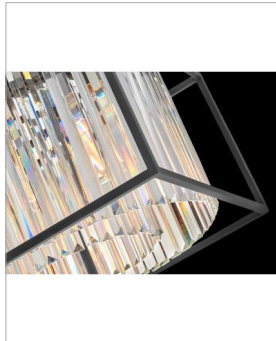

GIADA

4558BK

DOUBLE XL MULTI TIER

Giada is a contemporary chandelier collection with stunning crystal prisms set within a frame of Black to create a seamless, sparkling, jewelry-like effect.

DETAILS	
FINISH:	Black
MATERIAL:	Steel
DIMMABLE:	YES, WITH DIMMABLE LAMP (NOT INCLUDED)

DIMENSIONS	
WIDTH:	20"
HEIGHT:	50.3"
WEIGHT:	88.8lb

LIGHT SOURCE	
LIGHT SOURCE:	Socketed
WATTAGE:	18-14w Med. LED, 60w Equiv.
VOLTAGE:	120v

MOUNTING	
CANOPY:	6.5" Dia.
LEAD WIRE:	1 X 120"
MAX HEIGHT:	93.3

SHIPPING	
CARTON LENGTH:	66.5
CARTON WIDTH:	24.5
CARTON HEIGHT:	19
CARTON WEIGHT:	116

PRODUCT DETAILS:

- This fixture includes multiple down stems in various lengths to customize the installation height of the fixture, including one 6" stem and two 12" stems
- Fixture weighs over 50lbs. Must be supported independently of the outlet box unless the outlet box is UL listed for the appropriate weight.
- Suitable for use in dry (indoor) locations as defined by NEC and CEC. Meets United States UL Underwriters Laboratories & CSA Canadian Standards Association Product Safety Standards.
- Striking and glamorous silhouette with luxe details and a rich finish that makes a dramatic statement