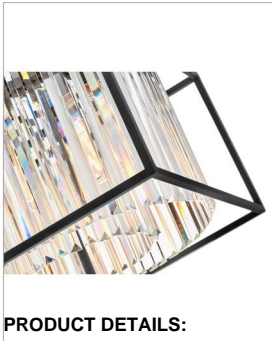

GIADA

4558BK

DOUBLE XL MULTI TIER

Giada is a contemporary chandelier collection with stunning crystal prisms set within a frame of Black to create a seamless, sparkling, jewelry-like effect.

DETAILS	
FINISH:	Black
MATERIAL:	Steel
DIMMABLE:	YES, WITH DIMMABLE LAMP (NOT INCLUDED)

DIMENSIONS	
WIDTH:	20"
HEIGHT:	50.3"
WEIGHT:	88.8lb

LIGHT SOURCE	
LIGHT SOURCE:	Socketed
WATTAGE:	18-14w Med. LED, 60w Equiv.
VOLTAGE:	120v

MOUNTING	
CANOPY:	6.5" Dia.
LEAD WIRE:	1 X 120"
MAX HEIGHT:	93.3

SHIPPING	
CARTON LENGTH:	66.5
CARTON WIDTH:	24.5
CARTON HEIGHT:	19
CARTON WEIGHT:	116

PRODUCT DETAILS:

- This fixture includes multiple down stems in various lengths to customize the installation height of the fixture, including one 6" stem and two 12" stems
- Fixture weighs over 50lbs. Must be supported independently of the outlet box unless the outlet box is UL listed for the appropriate weight.
- Suitable for use in dry (indoor) locations as defined by NEC and CEC. Meets United States UL Underwriters Laboratories & CSA Canadian Standards Association Product Safety Standards.
- Striking and glamorous silhouette with luxe details and a rich finish that makes a dramatic statement