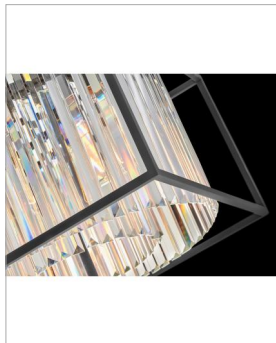

GIADA

4558BK

DOUBLE XL MULTI TIER

Giada is a contemporary chandelier collection with stunning crystal prisms set within a frame of Black to create a seamless, sparkling, jewelry-like effect.

DETAILS	
FINISH:	Black
MATERIAL:	Steel
DIMMABLE:	YES, WITH DIMMABLE LAMP (NOT INCLUDED)

DIMENSIONS	
WIDTH:	20"
HEIGHT:	50.3"
WEIGHT:	88.8lb

LIGHT SOURCE	
LIGHT SOURCE:	Socketed
WATTAGE:	18-14w Med. LED, 60w Equiv.
VOLTAGE:	120v

MOUNTING	
CANOPY:	6.5" Dia.
LEAD WIRE:	1 X 120"
MAX HEIGHT:	93.3

SHIPPING	
CARTON LENGTH:	66.5
CARTON WIDTH:	24.5
CARTON HEIGHT:	19
CARTON WEIGHT:	116

PRODUCT DETAILS:

- This fixture includes multiple down stems in various lengths to customize the installation height of the fixture, including one 6" stem and two 12" stems
- Fixture weighs over 50lbs. Must be supported independently of the outlet box unless the outlet box is UL listed for the appropriate weight.
- Suitable for use in dry (indoor) locations as defined by NEC and CEC. Meets United States UL Underwriters Laboratories & CSA Canadian Standards Association Product Safety Standards.
- Striking and glamorous silhouette with luxe details and a rich finish that makes a dramatic statement