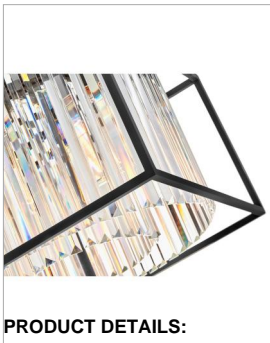

GIADA

4558BK

DOUBLE XL MULTI TIER

Giada is a contemporary chandelier collection with stunning crystal prisms set within a frame of Black to create a seamless, sparkling, jewelry-like effect.

DETAILS	
FINISH:	Black
MATERIAL:	Steel
DIMMABLE:	YES, WITH DIMMABLE LAMP (NOT INCLUDED)

DIMENSIONS	
WIDTH:	20"
HEIGHT:	50.3"
WEIGHT:	88.8lb

LIGHT SOURCE	
LIGHT SOURCE:	Socketed
WATTAGE:	18-14w Med. LED, 60w Equiv.
VOLTAGE:	120v

MOUNTING	
CANOPY:	6.5" Dia.
LEAD WIRE:	1 X 120"
MAX HEIGHT:	93.3

SHIPPING	
CARTON LENGTH:	66.5
CARTON WIDTH:	24.5
CARTON HEIGHT:	19
CARTON WEIGHT:	116

PRODUCT DETAILS:

- This fixture includes multiple down stems in various lengths to customize the installation height of the fixture, including one 6" stem and two 12" stems
- Fixture weighs over 50lbs. Must be supported independently of the outlet box unless the outlet box is UL listed for the appropriate weight.
- Suitable for use in dry (indoor) locations as defined by NEC and CEC. Meets United States UL Underwriters Laboratories & CSA Canadian Standards Association Product Safety Standards.
- Striking and glamorous silhouette with luxe details and a rich finish that makes a dramatic statement