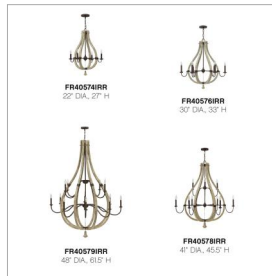

MIDDLEFIELD

FR40579IRR

EXTRA LARGE OPEN FRAME TWO TIER

Middlefield's rustic-chic design captures a historical feel with its solid distressed wood reminiscent of weathered ash, steel construction and iron rust finish. A pear-shaped wood finial adds an additional elegant detail.

DETAILS	
FINISH:	Iron Rust
MATERIAL:	Wood
SLOPE DEGREE:	90
DIMMABLE:	YES, WITH DIMMABLE LAMP (NOT INCLUDED)

DIMENSIONS	
WIDTH:	48"
HEIGHT:	61.5"
WEIGHT:	27lb

LIGHT SOURCE	
LIGHT SOURCE:	Socketed
WATTAGE:	12-5w Cand. LED, 60w Equiv.
VOLTAGE:	120v

MOUNTING	
CANOPY:	6.25" Dia.
LEAD WIRE:	1 X 144"

SHIPPING	
CARTON LENGTH:	64
CARTON WIDTH:	35
CARTON HEIGHT:	30
CARTON WEIGHT:	65

← 48" Dia. →

61½" H

PRODUCT DETAILS:

- This item may be hung on a sloped ceiling
- Suitable for use in dry (indoor) locations as defined by NEC and CEC. Meets United States UL Underwriters Laboratories & CSA Canadian Standards Association Product Safety Standards.
- Artisanal details, a rich finish and organic elements add warm rustic style