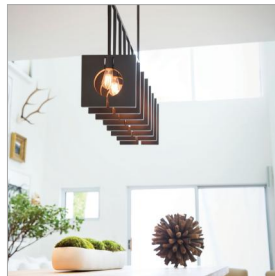

PRODUCT DETAILS:

- This fixture includes multiple down stems in various lengths to customize the installation height, including two 6" stems and four 12" stems
- Suitable for use in dry (indoor) locations as defined by NEC and CEC. Meets United States UL Underwriters Laboratories & CSA Canadian Standards Association Product Safety Standards.
- The Lisa McDenon Collection offers a striking mix of edgy, sculptural silhouettes that incorporate modern, organic elements and luxe materials, brought to life by her innovative and original point of view.
- Bold silhouette with dramatic details creates a modern statement

HINKLEY

HINKLEY
33000 Pin Oak Parkway
Avon Lake, OH 44012

PHONE: (440) 653-5500
Toll Free: 1 (800) 446-5539

hinkley.com