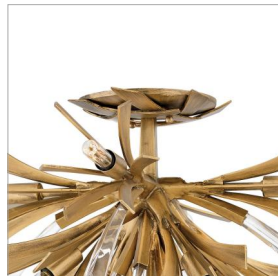

VIDA

FR40903BNG

MEDIUM SEMI-FLUSH MOUNT

Vida's modern design bursts with a flourishing style that is both highly dramatic and finely sculpted. A statement piece with crystal accents and unique canopy detailing, Vida injects a thrilling dash of contemporary inspiration to its surroundings.

DETAILS	
FINISH:	Burnished Gold
MATERIAL:	Steel
DIMMABLE:	YES, WITH DIMMABLE LAMP (NOT INCLUDED)

DIMENSIONS	
WIDTH:	24"
HEIGHT:	14.5"
WEIGHT:	14.5lb

LIGHT SOURCE	
LIGHT SOURCE:	Socketed
WATTAGE:	9-5w Cand. LED, 60w Equiv.
VOLTAGE:	120v

MOUNTING	
CANOPY:	6.5" Dia.

SHIPPING	
CARTON LENGTH:	21.5
CARTON WIDTH:	21.5
CARTON HEIGHT:	17
CARTON WEIGHT:	28.6

PRODUCT DETAILS:

- Suitable for use in dry (indoor) locations as defined by NEC and CEC. Meets United States UL Underwriters Laboratories & CSA Canadian Standards Association Product Safety Standards.
- Merging the best of traditional and modern elements with a sophisticated and streamlined look
- Luxurious gold finish with opulent sheen